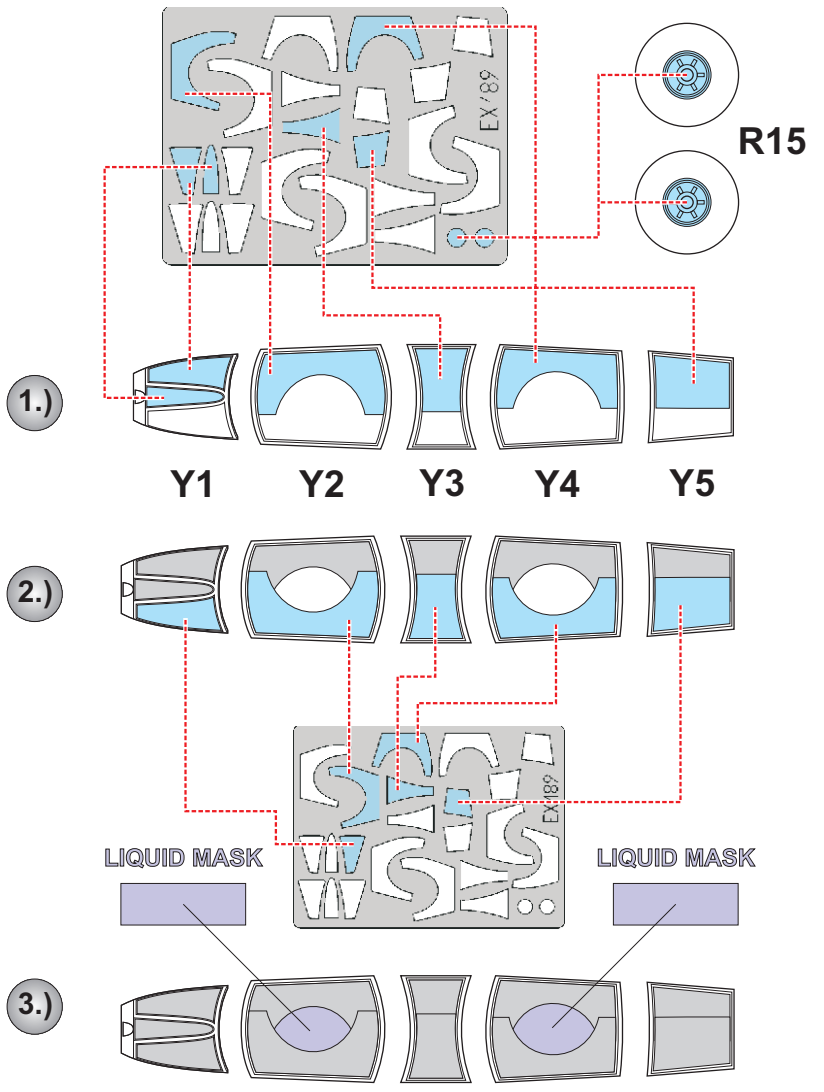

eduard
MASK

TF-104G Starfighter 1/48

The die-cut mask for accurate canopy frame painting of the
Hasegawa
scale 1/48 KIT

EX 189

- 4.) INTERIOR COLOR
- 5.) RUBBER COLOR
- 6.) REMOVE MASK