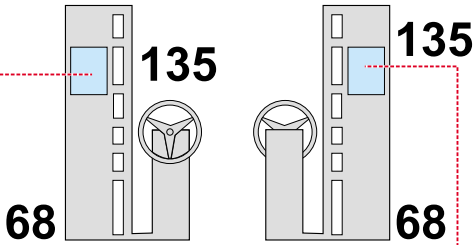

# JU 52/3m 1/48

The die-cut mask for accurate canopy frame painting of the  
*Monogram / Revell 1/48 KIT*

**EX 070**

**111**