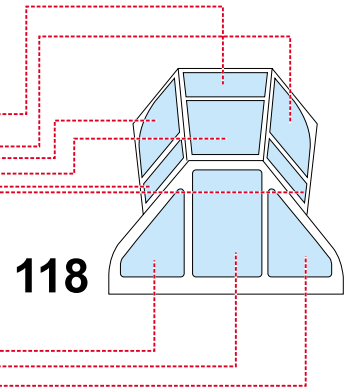

# JU 52/3m 1/48

The die-cut mask for accurate canopy frame painting of the  
*Monogram / Revell 1/48 KIT*

**EX 070**

**111**