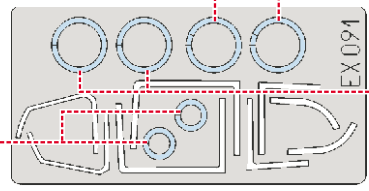

eduard
MASK

F-15E Strike Eagle 1/48

The die-cut mask for accurate canopy frame painting of the
Revell / Monogram scale 1/48 KIT

EX 091

LIQUID MASK

21

42;
142

LIQUID MASK