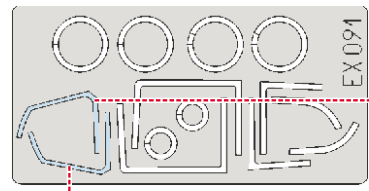

42;
142

LIQUID MASK

41;
141

INTERIOR COLOR

1.) 103