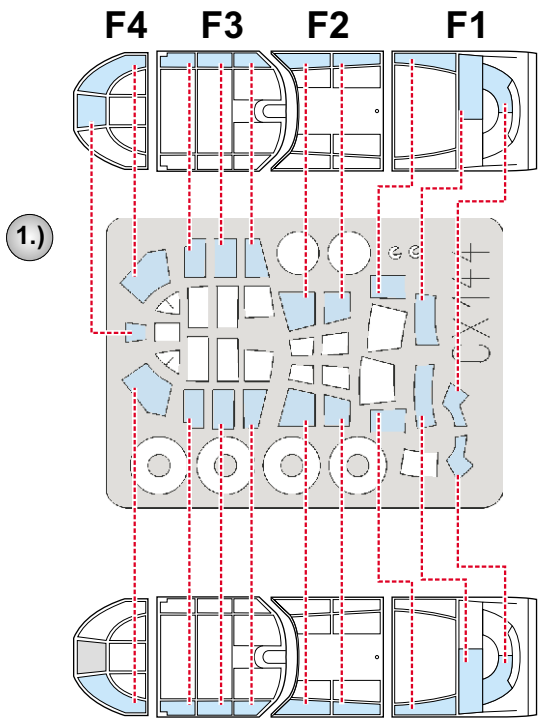

eduard
MASK

Ju 87G Stuka 1/72

The die-cut mask for accurate canopy frame painting of the
Academy scale 1/72 KIT

CX 144

F7

5.)

F7

6.)