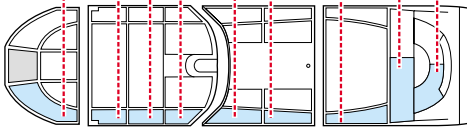

eduard
MASK

Ju 87G Stuka 1/72

The die-cut mask for accurate canopy frame painting of the
Academy scale 1/72 KIT

CX 144

F7

5.)

F7

6.)