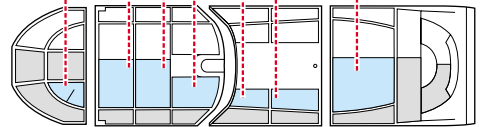

eduard
MASK

Ju 87G Stuka 1/72

The die-cut mask for accurate canopy frame painting of the
Academy scale 1/72 KIT

CX 144

F7

5.)

F7

6.)