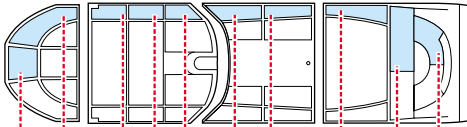

eduard
MASK

Ju 87G Stuka 1/72

The die-cut mask for accurate canopy frame painting of the
Academy scale 1/72 KIT

CX 144

F7

5.)

F7

6.)