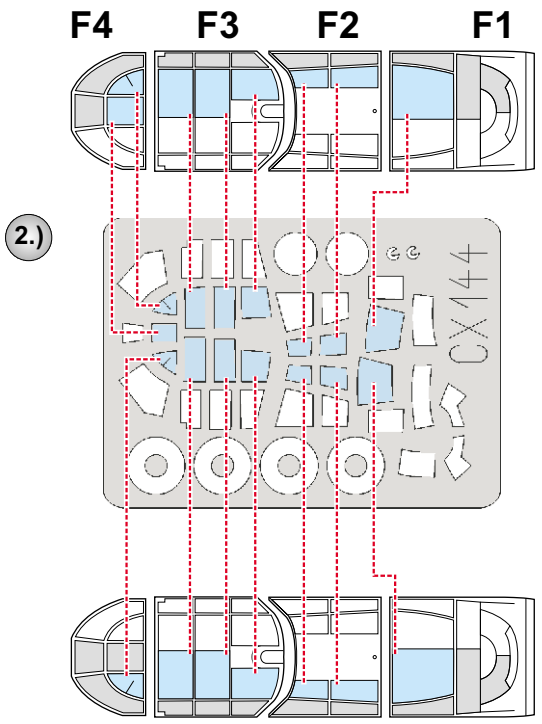

eduard
MASK

Ju 87G Stuka 1/72

The die-cut mask for accurate canopy frame painting of the
Academy scale 1/72 KIT

CX 144

F7

5.)

F7

6.)