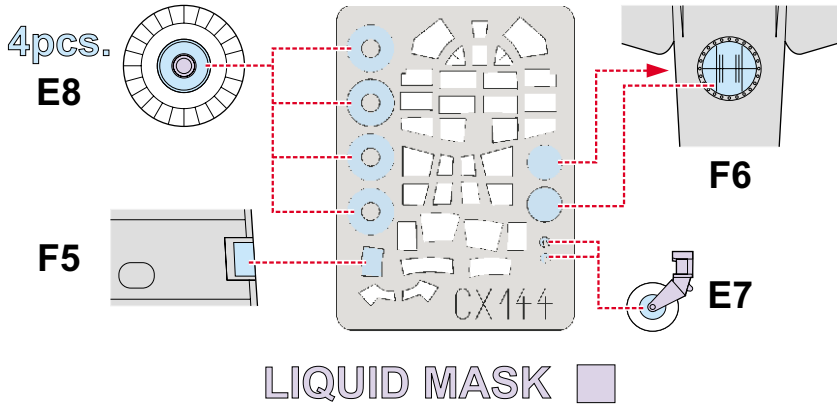

eduard
MASK

Ju 87G Stuka 1/72

The die-cut mask for accurate canopy frame painting of the
Academy scale 1/72 KIT

CX 144

F7

5.)

F7

6.)