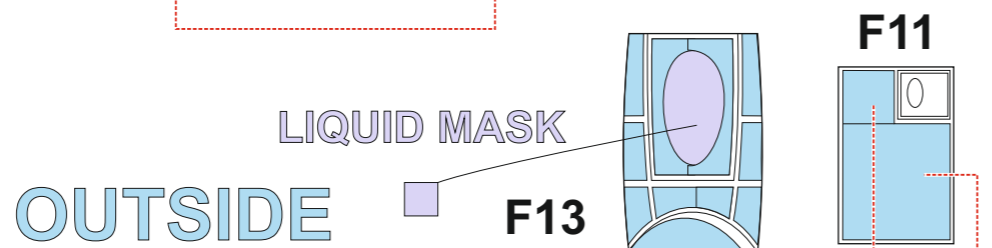

B-25H TFace

JX 288

for kit **HKM**

scale **1/32**

INSIDE

G2

LIQUID MASK

INSIDE