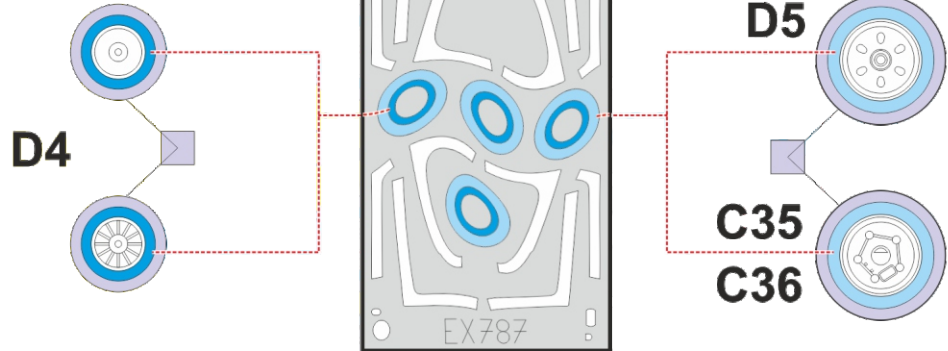

# F/A-18E TFace

LIQUID MASK

LIQUID MASK

canopy

OUTSIDE

LIQUID MASK

H8

INSIDE