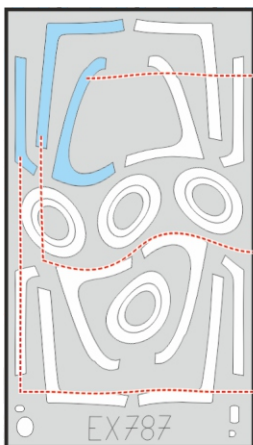

LIQUID MASK

H8

INSIDE

H3