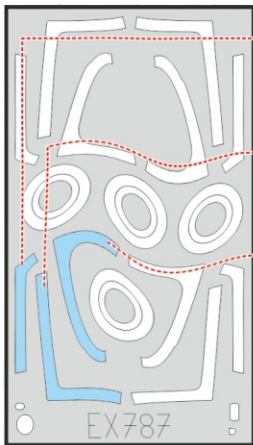

# F/A-18E TFace

LIQUID MASK

LIQUID MASK

canopy

OUTSIDE

LIQUID MASK

H8

INSIDE