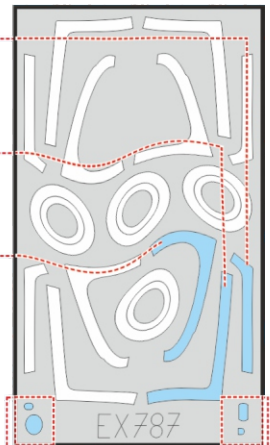

# F/A-18E TFace

LIQUID MASK

LIQUID MASK

canopy

OUTSIDE

LIQUID MASK

H8

INSIDE