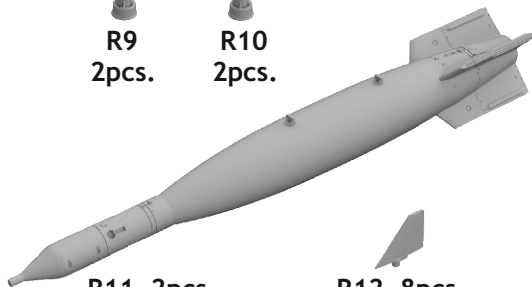

1/32 scale

R9
2pcs.

R10
2pcs.

R11 2pcs.

R12 8pcs.

COLOURS

GSI Creos (GUNZE)			Mr.METAL COLOR
AQUEOUS	Mr.COLOR		
[H 27]	[C 44]	TAN	
[H 52]	[C 12]	OLIVE DRAB	
[H 92]	[C 49]	CLEAR ORANGE	

This product contains metal and resin detail parts for upgrading scale plastic models. When selecting this set make sure that it is for the kit mentioned in product name as these sets are made specifically for that kit. When upgrading the model some cutting or corrections may be necessary for parts to fit accurately. **WARNING!** This set contains small and sharp parts. Work carefully in a ventilated and well-lit room. Safety glasses are recommended. This product is not suitable for children below 14 years of age.

Tento výrobek obsahuje leptané a odlévané detaily pro úpravu a vylepšení plastického modelu. Při výběru sady kovových detailů zkontrolujte, zda je určena pro model, který chcete upravit. Model, pro který je sada určena, je uveden u názvu výrobku. Pro přesnou aplikaci kovových a odlévaných dílů může být zapotřebí upravit díly upravovaného modelu. **POZOR!** Sada obsahuje malé ostré díly. Pracujte ve větrané a dobře osvětlené místnosti. Doporučujeme použití ochranných brýlí. Tento výrobek není vhodný pro děti mladší 14 let.

www.eduard.com
16,95

435 21 Obrnice 170
Czech Republic