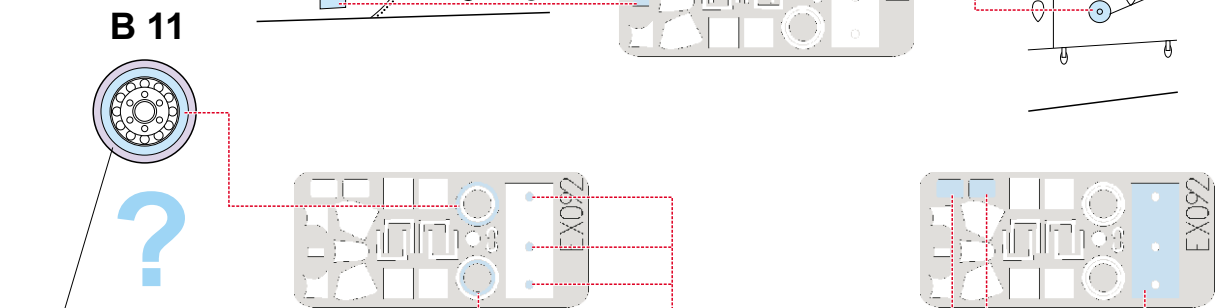

eduard
MASK

F4F Wildcat 1/48

The die-cut mask for accurate canopy frame painting of the
Tamiya 61034 scale 1/48 KIT

EX 092

REFERENCES: Aerodetail # 22 F4F Wildcat
Squadron Signal, Walkaround # 5504 F4F Wildcat
Bunrin-do, FAOW # 35 F4F Wildcat