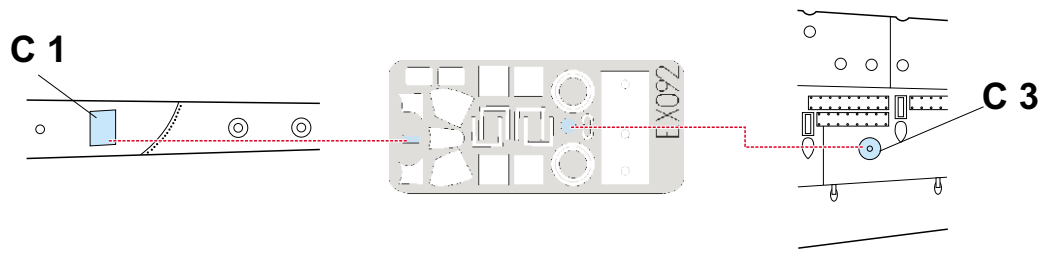

eduard
MASK

F4F Wildcat 1/48

The die-cut mask for accurate canopy frame painting of the
Tamiya 61034 scale 1/48 KIT

EX 092

REFERENCES: Aerodetail # 22 F4F Wildcat
Squadron Signal, Walkaround # 5504 F4F Wildcat
Bunrin-do, FAOW # 35 F4F Wildcat