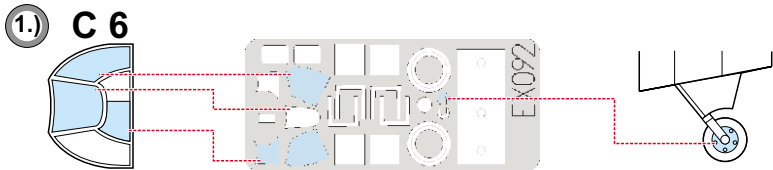

eduard
MASK

F4F Wildcat 1/48

The die-cut mask for accurate canopy frame painting of the
Tamiya 61034 scale 1/48 KIT

EX 092

REFERENCES: Aerodetail # 22 F4F Wildcat
Squadron Signal, Walkaround # 5504 F4F Wildcat
Bunrin-do, FAOW # 35 F4F Wildcat