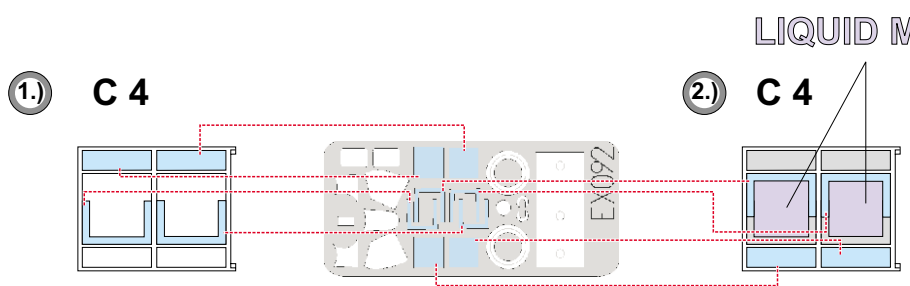

eduard
MASK

F4F Wildcat 1/48

The die-cut mask for accurate canopy frame painting of the
Tamiya 61034 scale 1/48 KIT

EX 092

REFERENCES: Aerodetail # 22 F4F Wildcat
Squadron Signal, Walkaround # 5504 F4F Wildcat
Bunrin-do, FAOW # 35 F4F Wildcat