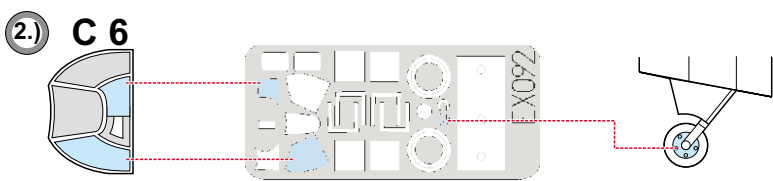

eduard
MASK

F4F Wildcat 1/48

The die-cut mask for accurate canopy frame painting of the
Tamiya 61034 scale 1/48 KIT

EX 092

REFERENCES: Aerodetail # 22 F4F Wildcat
Squadron Signal, Walkaround # 5504 F4F Wildcat
Bunrin-do, FAOW # 35 F4F Wildcat