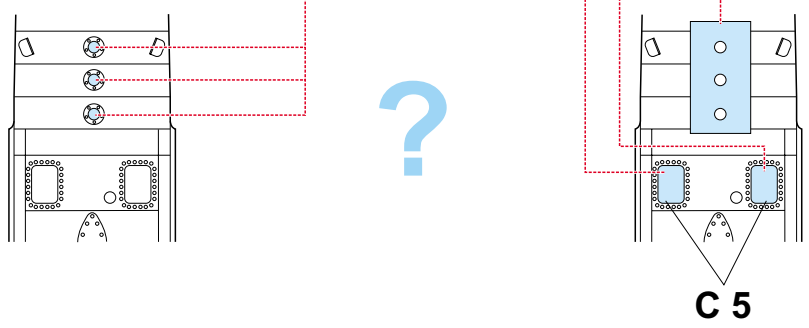

eduard
MASK

F4F Wildcat 1/48

The die-cut mask for accurate canopy frame painting of the
Tamiya 61034 scale 1/48 KIT

EX 092

REFERENCES: Aerodetail # 22 F4F Wildcat
Squadron Signal, Walkaround # 5504 F4F Wildcat
Bunrin-do, FAOW # 35 F4F Wildcat