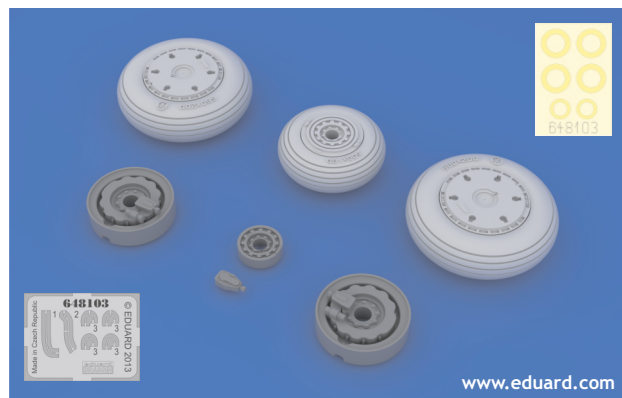

R6

COLOURS

GSI Creos (GUNZE)		Mr.METAL COLOR	
AQUEOUS	Mr.COLOR	Mr.METAL COLOR	
H 26	C 66	BRIGHT GREEN	
H 77	C 137	TIRE BLACK	

This product contains metal and resin detail parts for upgrading scale plastic models. When selecting this set make sure that it is for the kit mentioned in product name as these sets are made specifically for that kit. When upgrading the model some cutting or corrections may be necessary for parts to fit accurately. WARNING! This set contains small and sharp parts. Work carefully in a ventilated and well-lit room. Safety glasses are recommended. This product is not suitable for children below 14 years of age.

eduard

435 21 Obrnice 170
Czech Republic

648 103 MiG-21F wheels

For Trumpeter kit pro stavebnici Trumpeter

1/48

BRASSIN

BRASSIN

eduard

BEST BRASS RESIN AROUND!

 SYMMETRICAL ASSEMBLY
SYMETRICKÁ MONTÁŽ

 REMOVE
ODSTRANIT BEND
OHNOUT

 GRIND
OBROUSIT ? OPTION
VOLBA

 DRILL HOLE
VRTAT OTVOR REPLACE
NAHRADIT

R1

plastic
W16

plastic
W15