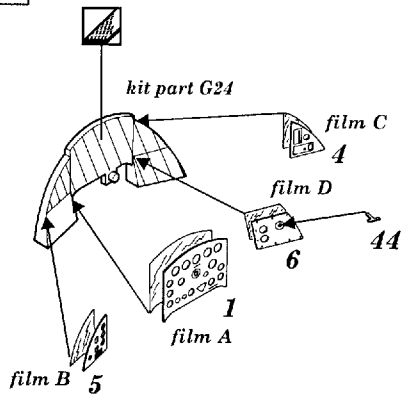

# B6N2 Tenzan [Jill]

1/48 scale detail set for Hasegawa kit

48 280

-  OPPOSITE SIDE
-  REMOVE
-  BEND
-  REPLACE
-  GRIND
-  OPTION

## A COCKPIT

**B** ARMAMENT

**C** TAIL GEAR

**D** MAIN UNDERCARRIAGE

**E** ENGINE

**F** TORPEDO