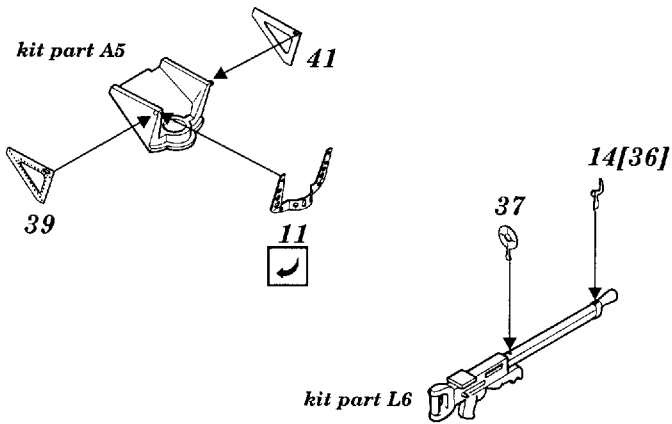

# B6N2 Tenzan [Jill]

1/48 scale detail set for Hasegawa kit

48 280

-  OPPOSITE SIDE
-  REMOVE
-  BEND
-  REPLACE
-  GRIND
-  OPTION

## A COCKPIT

**B** ARMAMENT

**C** TAIL GEAR

**D** MAIN UNDERCARRIAGE

**E** ENGINE

**F** TORPEDO