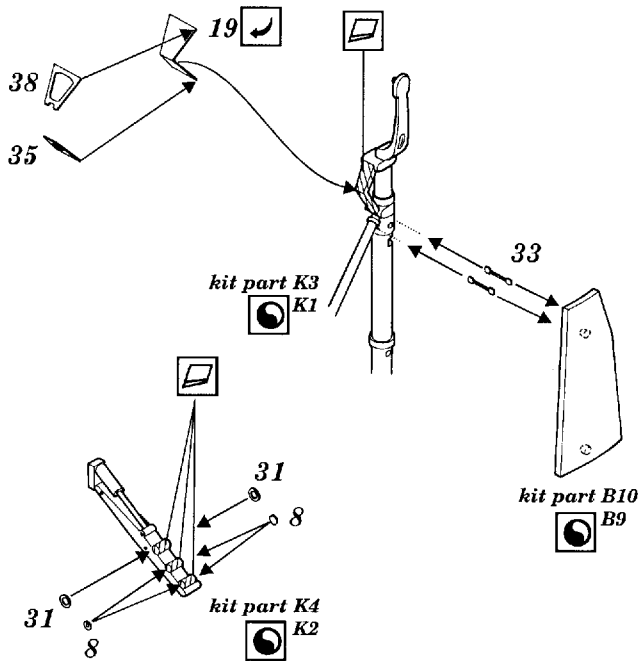

# B6N2 Tenzan [Jill]

1/48 scale detail set for Hasegawa kit

48 280

-  OPPOSITE SIDE
-  REMOVE
-  BEND
-  REPLACE
-  GRIND
-  OPTION

## A COCKPIT

**B** ARMAMENT

**C** TAIL GEAR

**D** MAIN UNDERCARRIAGE

**E** ENGINE

**F** TORPEDO