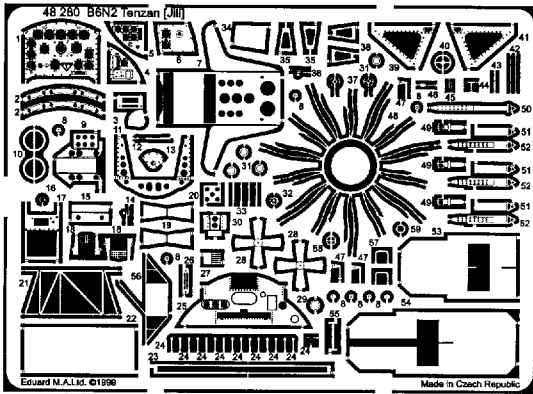

# B6N2 Tenzan [Jill]

1/48 scale detail set for Hasegawa kit

48 280

-  OPPOSITE SIDE
-  REMOVE
-  BEND
-  REPLACE
-  GRIND
-  OPTION

## A COCKPIT

**B** ARMAMENT

**C** TAIL GEAR

**D** MAIN UNDERCARRIAGE

**E** ENGINE

**F** TORPEDO