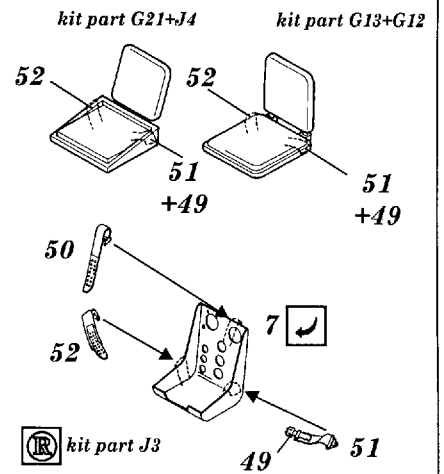

# B6N2 Tenzan [Jill]

1/48 scale detail set for Hasegawa kit

48 280

-  OPPOSITE SIDE
-  REMOVE
-  BEND
-  REPLACE
-  GRIND
-  OPTION

## A COCKPIT

**B** ARMAMENT

**C** TAIL GEAR

**D** MAIN UNDERCARRIAGE

**E** ENGINE

**F** TORPEDO