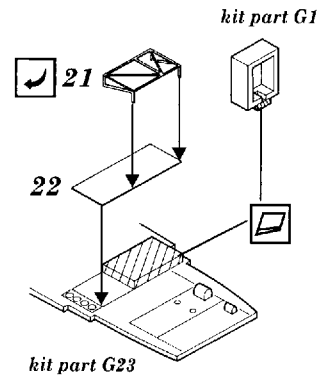

# B6N2 Tenzan [Jill]

1/48 scale detail set for Hasegawa kit

48 280

-  OPPOSITE SIDE
-  REMOVE
-  BEND
-  REPLACE
-  GRIND
-  OPTION

## A COCKPIT

**B** ARMAMENT

**C** TAIL GEAR

**D** MAIN UNDERCARRIAGE

**E** ENGINE

**F** TORPEDO