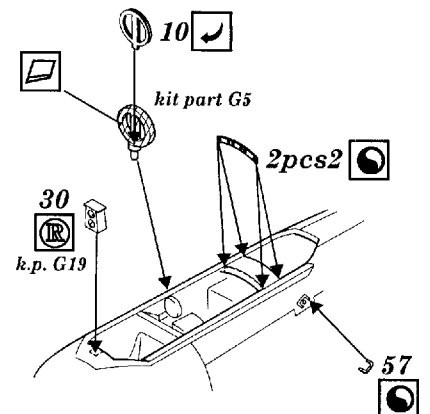

# B6N2 Tenzan [Jill]

1/48 scale detail set for Hasegawa kit

48 280

-  OPPOSITE SIDE
-  REMOVE
-  BEND
-  REPLACE
-  GRIND
-  OPTION

## A COCKPIT

**B** ARMAMENT

**C** TAIL GEAR

**D** MAIN UNDERCARRIAGE

**E** ENGINE

**F** TORPEDO