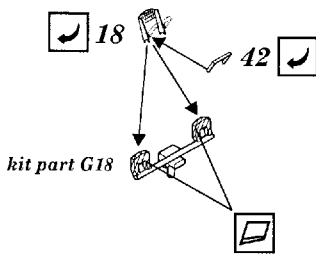

# B6N2 Tenzan [Jill]

1/48 scale detail set for Hasegawa kit

48 280

-  OPPOSITE SIDE
-  REMOVE
-  BEND
-  REPLACE
-  GRIND
-  OPTION

## A COCKPIT

**B** ARMAMENT

**C** TAIL GEAR

**D** MAIN UNDERCARRIAGE

**E** ENGINE

**F** TORPEDO