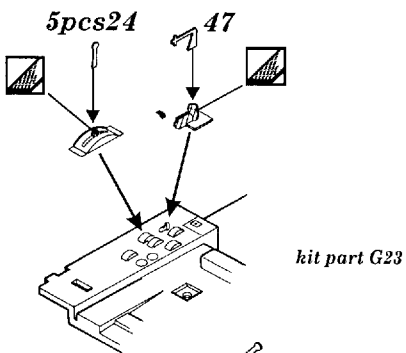

# B6N2 Tenzan [Jill]

1/48 scale detail set for Hasegawa kit

48 280

-  OPPOSITE SIDE
-  REMOVE
-  BEND
-  REPLACE
-  GRIND
-  OPTION

## A COCKPIT

**B** ARMAMENT

**C** TAIL GEAR

**D** MAIN UNDERCARRIAGE

**E** ENGINE

**F** TORPEDO