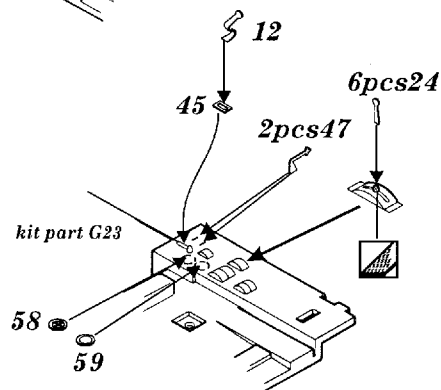

# B6N2 Tenzan [Jill]

1/48 scale detail set for Hasegawa kit

48 280

-  OPPOSITE SIDE
-  REMOVE
-  BEND
-  REPLACE
-  GRIND
-  OPTION

## A COCKPIT

**B** ARMAMENT

**C** TAIL GEAR

**D** MAIN UNDERCARRIAGE

**E** ENGINE

**F** TORPEDO