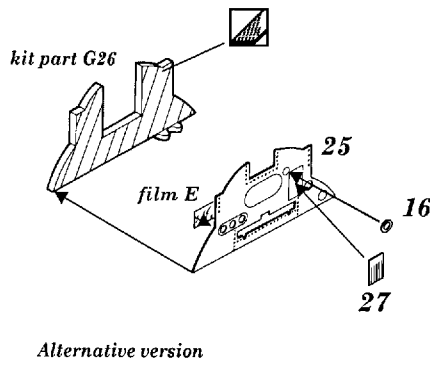

# B6N2 Tenzan [Jill]

1/48 scale detail set for Hasegawa kit

48 280

-  OPPOSITE SIDE
-  REMOVE
-  BEND
-  REPLACE
-  GRIND
-  OPTION

## A COCKPIT

**B** ARMAMENT

**C** TAIL GEAR

**D** MAIN UNDERCARRIAGE

**E** ENGINE

**F** TORPEDO