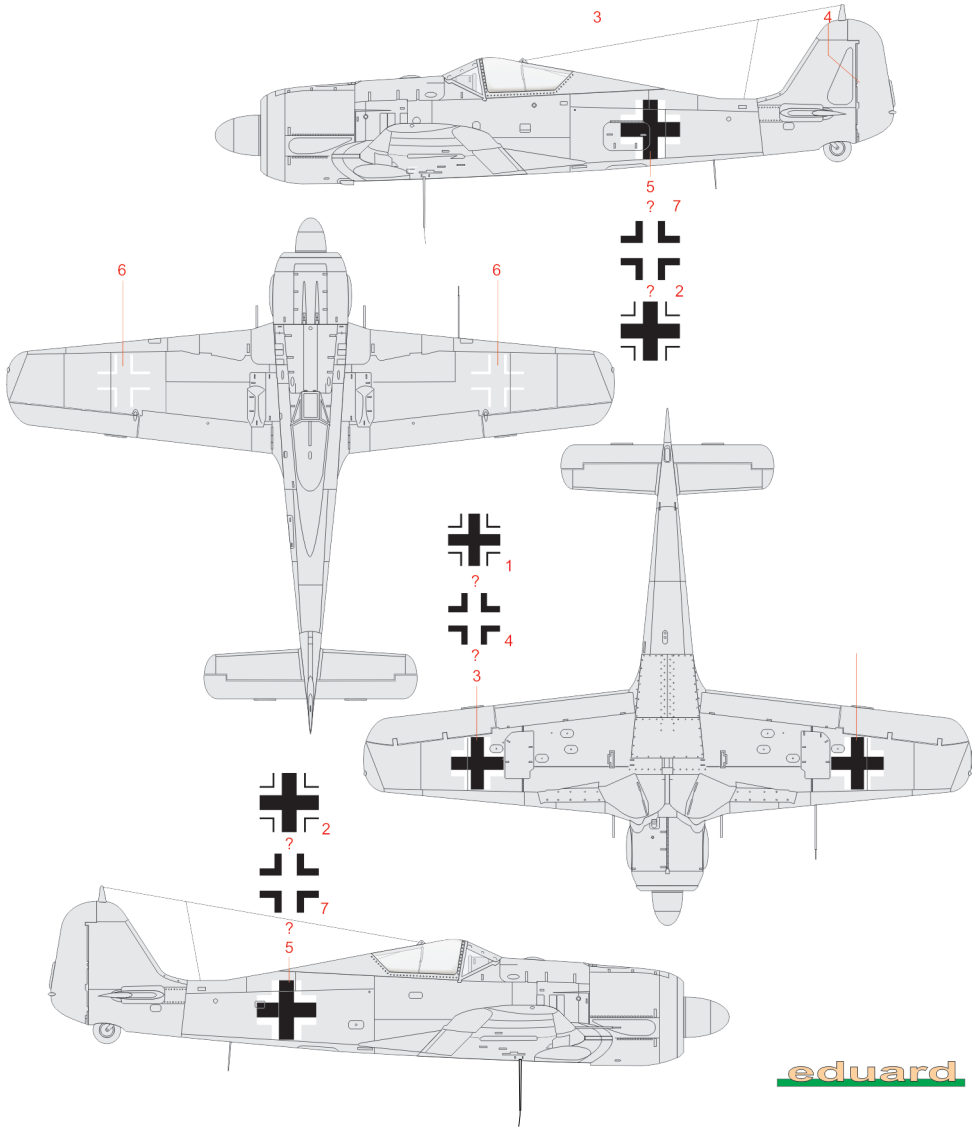

SCALE
1/72

Fw 190A Balkenkreuze

ITEM #
D72012

eduard

DESIGNED EXCLUSIVELY FOR Fw 190A BY EDUARD

Eduard - Model Accessories, 435 21 Obrnice 170,
Czech Republic

WWW.EDUARD.COM

D72012

Fw 190A Balkenkreuze