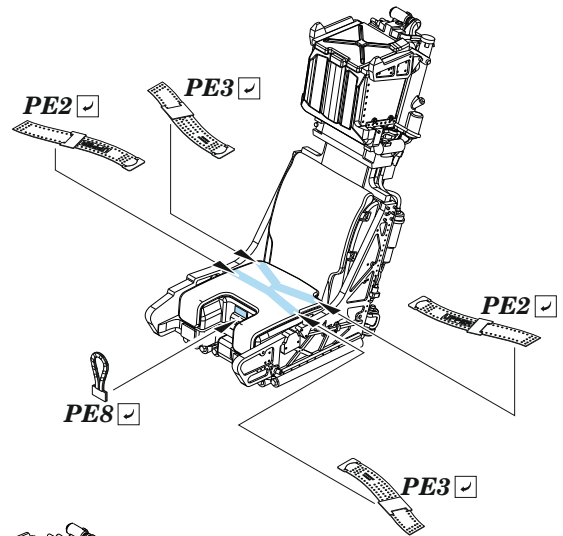

## EA-18G ejection seats

**BEST BRASS RESIN AROUND!**

**1** 2 sets

**2**

**3**

- |   |                     |
|---|---------------------|
| REMOVE<br>ODSTRANIT                       | BEND<br>OHNOUT      |
| GRIND<br>OBROUSIT                         | OPTION<br>VOLBA     |
| DRILL HOLE<br>VRTAT OTVOR                 | REPLACE<br>NAHRADIT |
| SYMMETRICAL ASSEMBLY<br>SYMETRICKA MONTAZ |                     |
| SCRIBE THE PANEL AND HOLES<br>RYTI        |                     |
| REVERSE SIDE<br>OTOCT                     |                     |