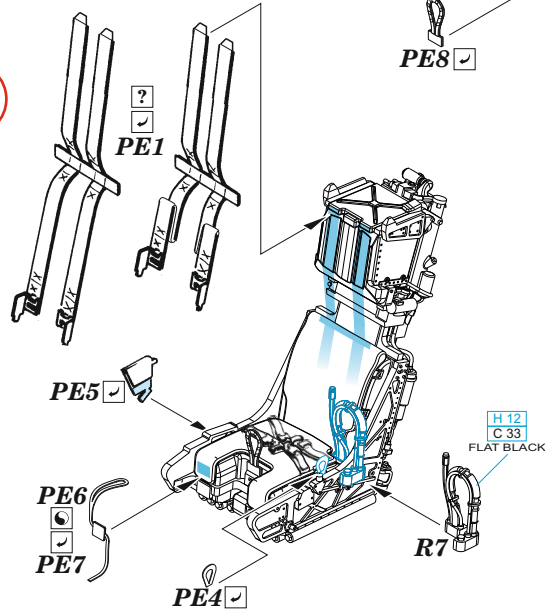

## EA-18G ejection seats

**BEST BRASS RESIN AROUND!**

**1** 2 sets

**2**

**3**

- |   |                     |
|---|---------------------|
| REMOVE<br>ODSTRANIT                       | BEND<br>OHNOUT      |
| GRIND<br>OBROUSIT                         | OPTION<br>VOLBA     |
| DRILL HOLE<br>VRTAT OTVOR                 | REPLACE<br>NAHRADIT |
| SYMMETRICAL ASSEMBLY<br>SYMETRICKA MONTAZ |                     |
| SCRIBE THE PANEL AND HOLES<br>RYTI        |                     |
| REVERSE SIDE<br>OTOCT                     |                     |