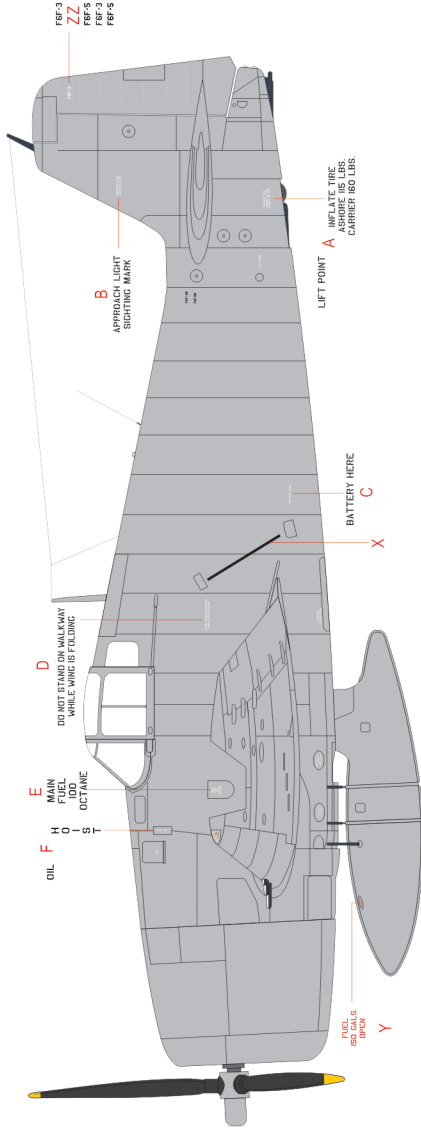

SCALE
1/72

F6F stencils

ITEM #
D72014

DESIGNED EXCLUSIVELY FOR F6F BY EDUARD

Eduard - Model Accessories, 435 21 Obrnice 170, Czech Republic

WWW.EDUARD.COM