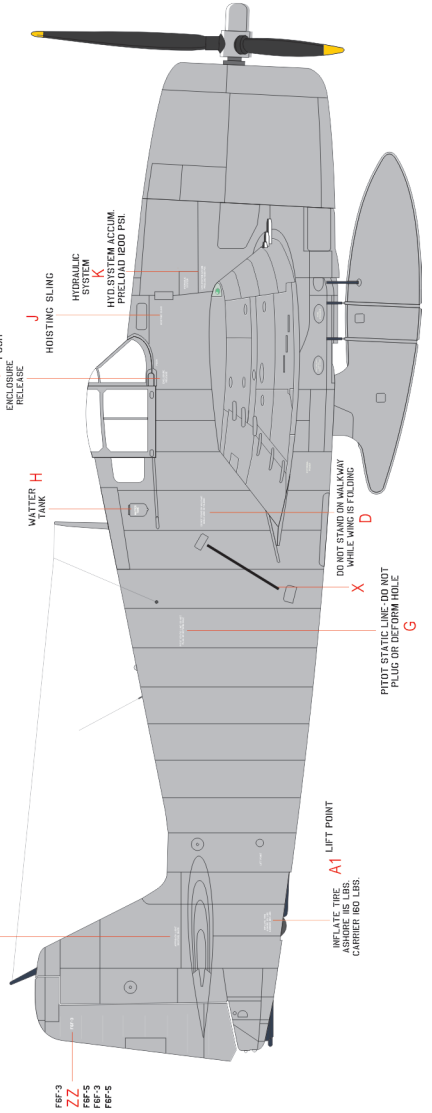

SCALE
1/72

F6F stencils

ITEM #
D72014

DESIGNED EXCLUSIVELY FOR F6F BY EDUARD

Eduard - Model Accessories, 435 21 Obrnice 170, Czech Republic

WWW.EDUARD.COM