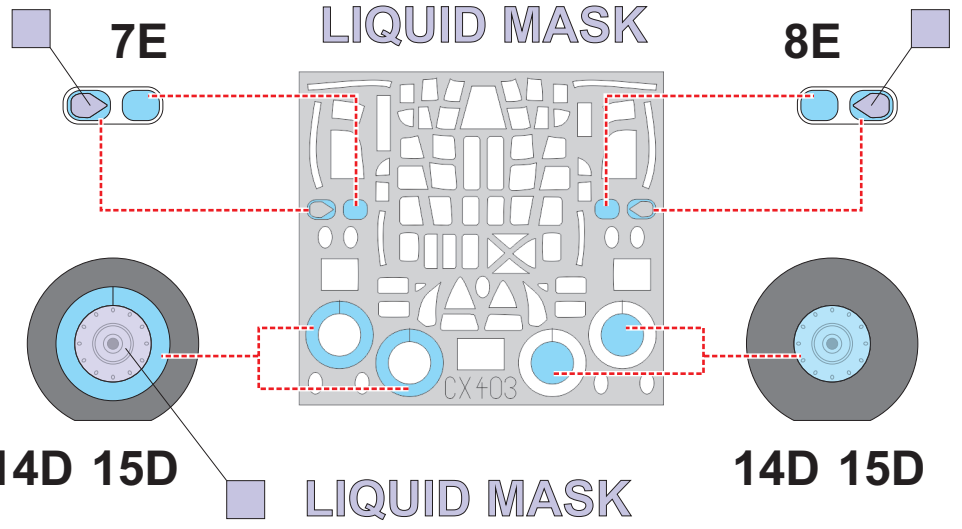

eduard
MASK

CX 403

Stirling Mk.IV 1/72

The die-cut mask for accurate canopy frame painting of the
Italeri 1350 scale 1/72 KIT

1.)

5E

2.)

5E