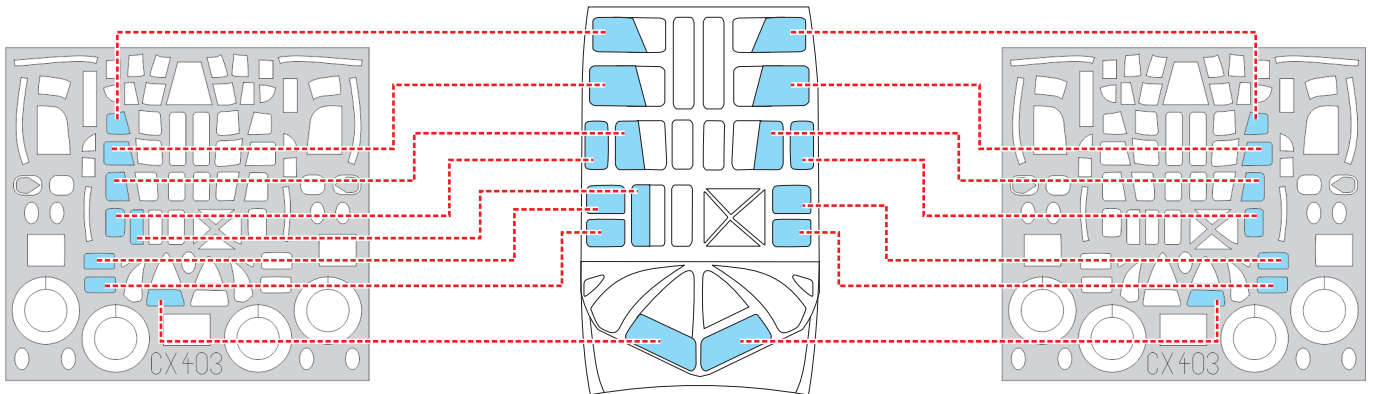

eduard
MASK

CX 403

Stirling Mk.IV 1/72

The die-cut mask for accurate canopy frame painting of the
Italeri 1350 scale 1/72 KIT

1.)

5E

2.)

5E