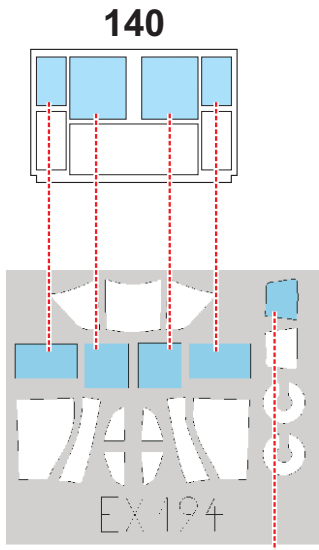

2.) INTERIOR COLOR

3.) CAMOUFLAGE COLOR

REFERENCES: Sqadron/Signal Publ.:Walk Around # 1155 - II-2 Stormovik
Geust - Keskinen - Stenman: Red Stars