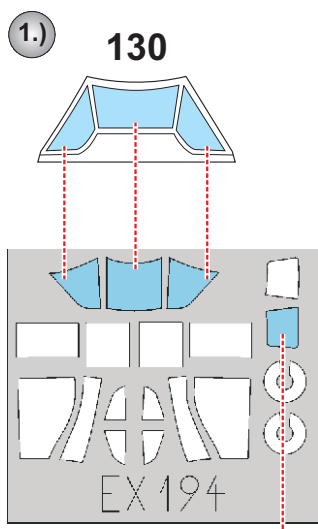

2.) INTERIOR COLOR

3.) CAMOUFLAGE COLOR

REFERENCES: Sqadron/Signal Publ.:Walk Around # 1155 - II-2 Stormovik
Geust - Keskinen - Stenman: Red Stars