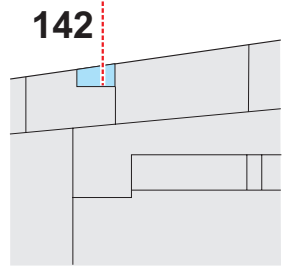

2.) INTERIOR COLOR

3.) CAMOUFLAGE COLOR

REFERENCES: Sqadron/Signal Publ.:Walk Around # 1155 - II-2 Stormovik
Geust - Keskinen - Stenman: Red Stars