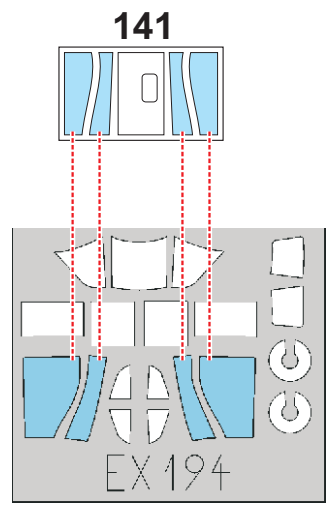

2.) INTERIOR COLOR

3.) CAMOUFLAGE COLOR

REFERENCES: Sqadron/Signal Publ.:Walk Around # 1155 - II-2 Stormovik
Geust - Keskinen - Stenman: Red Stars