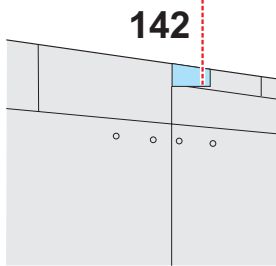

2.) INTERIOR COLOR

3.) CAMOUFLAGE COLOR

REFERENCES: Sqadron/Signal Publ.:Walk Around # 1155 - II-2 Stormovik
Geust - Keskinen - Stenman: Red Stars