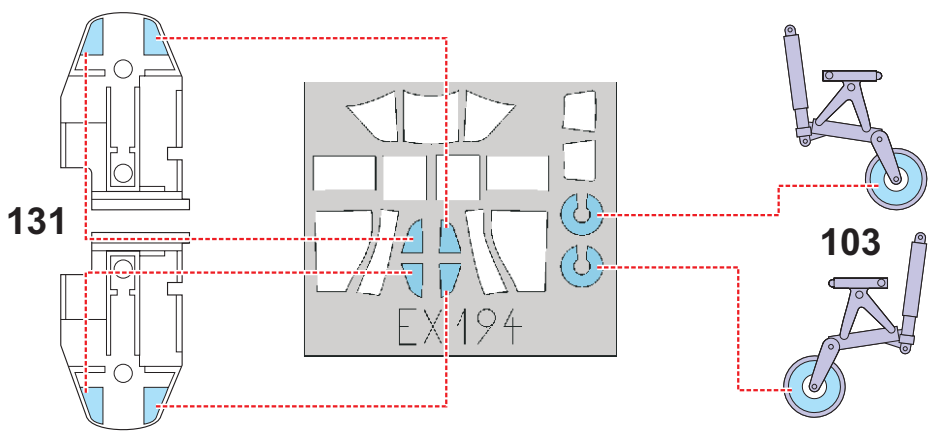

eduard
MASK

II-2 Stormovik Single Seater 1/48

The die-cut mask for accurate canopy frame painting of the
Accurate Miniatures scale 1/48 KIT

EX 194

- LIQUID MASK