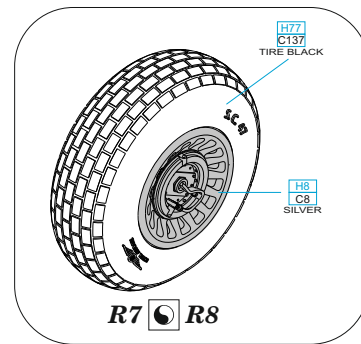

672 241 B-26 Marauder wheels

for Eduard/Hasegawa kit - pro stavebnici Eduard/Hasegawa

1/72 scale

R6

R8

R7

COLOURS

GSI Creos (GUNZE)		Mr.METAL COLOR
AQUEOUS	Mr.COLOR	
[H 8]	[C 8]	SILVER
[H77]	[C137]	TIRE BLACK

1

plastic parts
K29

2

R7- left weel
R8- right weel

plastic
K17

R7 R8

R8