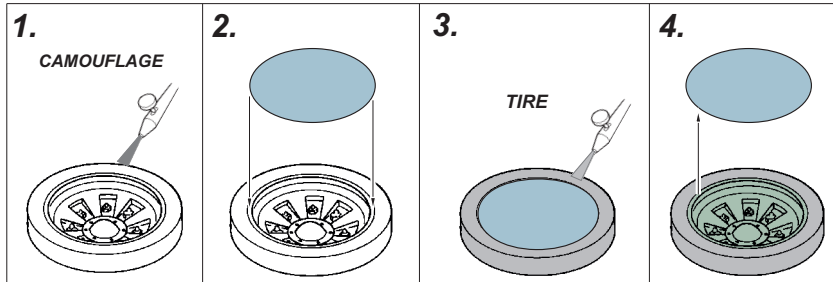

eduard
Express Mask

XT 216

T-34/76 wheels 1/35

A die-cut mask for accurate painting for Academy kit

ICM 35365

1/35 KIT

KIT
PARTS:
E1, E2,
E3, E4

KIT
PARTS:
E1, E2,
E3, E4