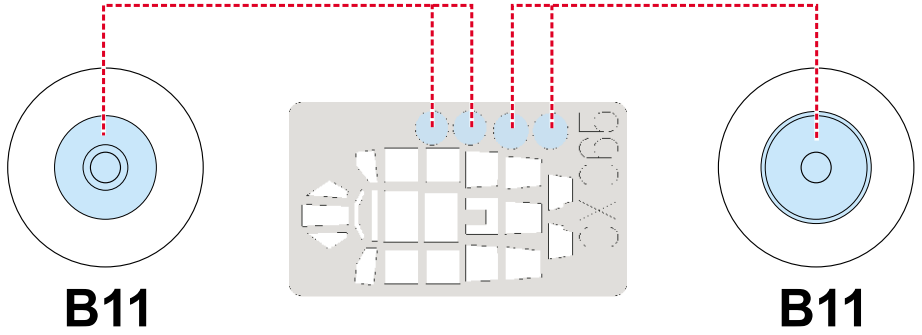

eduard
MASK

A6M5 Zero 1/72

The die-cut mask for accurate canopy frame painting of the
Academy scale 1/72 KIT

CX 065

1.)

D1

D2

D3