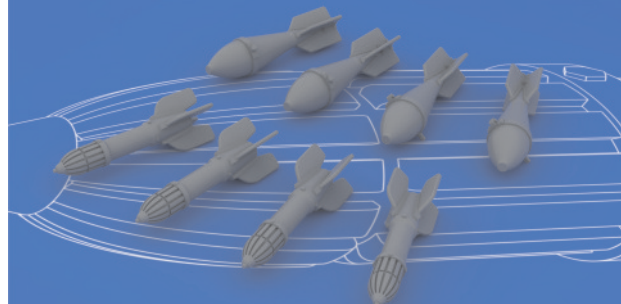

RELATED PRODUCTS FOR II-2

648 073 Il-2 weapon set (FAB 50, RS 132)

(not included in this set)

www.eduard.com