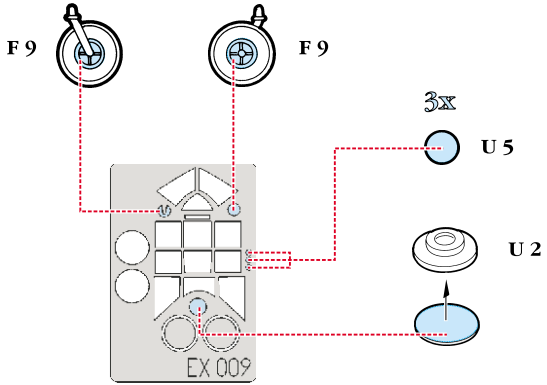

eduard
MASK

EX 009

P-47D-20 Thunderbolt 1/48

The die-cut mask for accurate canopy frame painting of the
Hasegawa scale 1/48 KIT

1.)

J 13

2x

2.)