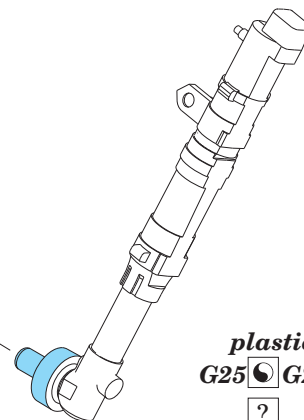

**BEST BRASS RESIN AROUND!**

 SYMMETRICAL ASSEMBLY  
SYMETRICKÁ MONTÁŽ

- |   |   |
|---|---|
|  REMOVE<br>ODSTRANIT        |  BEND OUT<br>OHNOUT   |
|  GRIND<br>OBROUSIT         |  OPTION<br>VOLBA     |
|  DRILL HOLE<br>VRTAT OTVOR |  REPLACE<br>NAHRADIT |

R42

H 77  
C137  
TIRE BLACK

R2  R1

R1 - left wheel  
R2 - right wheel

MC218  
ALUMINIUM

CORRECT POSITION OF WHEELS

plastic  
G25  G26

  
G53  G54