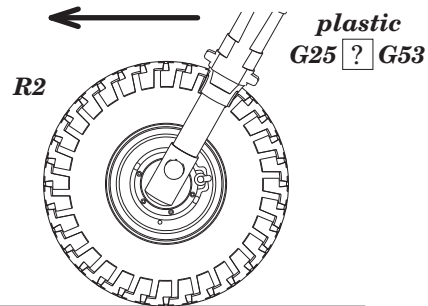

**BEST BRASS RESIN AROUND!**

 SYMMETRICAL ASSEMBLY  
SYMETRICKÁ MONTÁŽ

- |   |   |
|---|---|
|  REMOVE<br>ODSTRANIT        |  BEND OUT<br>OHNOUT   |
|  GRIND<br>OBROUSIT         |  OPTION<br>VOLBA     |
|  DRILL HOLE<br>VRTAT OTVOR |  REPLACE<br>NAHRADIT |

R42

H 77  
C137  
TIRE BLACK

R2  R1

R1 - left wheel  
R2 - right wheel

MC218  
ALUMINIUM

CORRECT POSITION OF WHEELS

plastic  
G25  G26

  
G53  G54