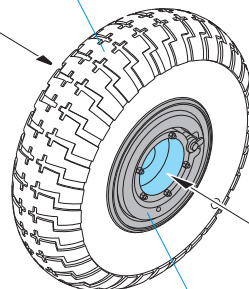

**BEST BRASS RESIN AROUND!**

 SYMMETRICAL ASSEMBLY  
SYMETRICKÁ MONTÁŽ

- |   |   |
|---|---|
|  REMOVE<br>ODSTRANIT        |  BEND OUT<br>OHNOUT   |
|  GRIND<br>OBROUSIT         |  OPTION<br>VOLBA     |
|  DRILL HOLE<br>VRTAT OTVOR |  REPLACE<br>NAHRADIT |

R42

H 77  
C137  
TIRE BLACK

R2  R1

R1 - left wheel  
R2 - right wheel

MC218  
ALUMINIUM

CORRECT POSITION OF WHEELS

plastic  
G25  G26

  
G53  G54