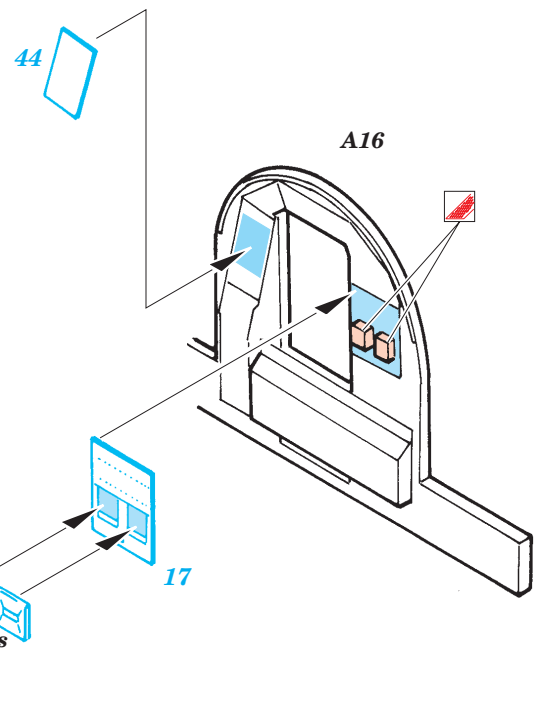

Film

ORIGINAL KIT PARTS
PŮVODNÍ DÍLY STAVEBNICE

PHOTO-ETCHED PARTS
LEPTANÉ DÍLY

PARTS TO BE REMOVED
DÍLY K ODSTRANĚNÍ

FILL
TMELIT

A 22 sets

2 sets

3 pcs 42

plastic
 $\varnothing = 1,5\text{mm}$
 $l = 3\text{mm}$

REFERENCES:
 Aero Detail No.18 - Heinkel He 111
 Modelpres Publ. - Heinkel He 111
 Replic No.40 12/1994

For further detail sets look for eduard 72 436 He-111H-6 Exterior set (not included in this set)