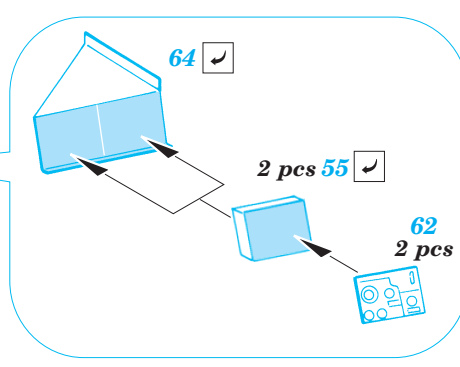

Film

ORIGINAL KIT PARTS
PŮVODNÍ DÍLY STAVEBNICE

PHOTO-ETCHED PARTS
LEPTANÉ DÍLY

PARTS TO BE REMOVED
DÍLY K ODSTRANĚNÍ

FILL
TMELIT

A 22 sets

2 sets

3 pcs 42

plastic
 $\varnothing = 1,5\text{mm}$
 $l = 3\text{mm}$

REFERENCES:
 Aero Detail No.18 - Heinkel He 111
 Modelpres Publ. - Heinkel He 111
 Replic No.40 12/1994

For further detail sets look for eduard 72 436 He-111H-6 Exterior set (not included in this set)