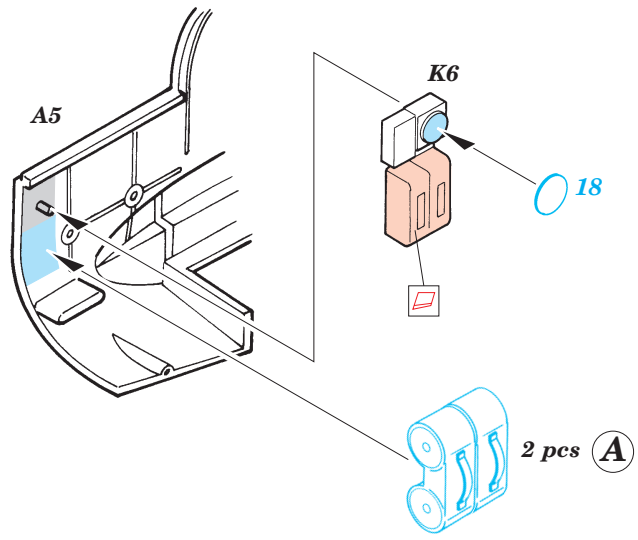

Film

ORIGINAL KIT PARTS
PŮVODNÍ DÍLY STAVEBNICE

PHOTO-ETCHED PARTS
LEPTANÉ DÍLY

PARTS TO BE REMOVED
DÍLY K ODSTRANĚNÍ

FILL
TMELIT

A 22 sets

2 sets

3 pcs 42

plastic
 $\varnothing = 1,5\text{mm}$
 $l = 3\text{mm}$

REFERENCES:
 Aero Detail No.18 - Heinkel He 111
 Modelpres Publ. - Heinkel He 111
 Replic No.40 12/1994

For further detail sets look for eduard 72 436 He-111H-6 Exterior set (not included in this set)