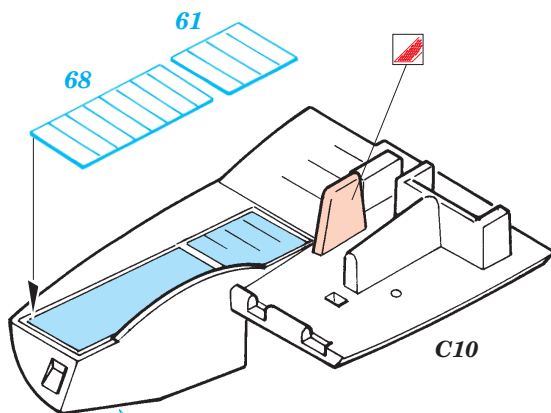

Film

ORIGINAL KIT PARTS
PŮVODNÍ DÍLY STAVEBNICE

PHOTO-ETCHED PARTS
LEPTANÉ DÍLY

PARTS TO BE REMOVED
DÍLY K ODSTRANĚNÍ

FILL
TMELIT

A 22 sets

2 sets

3 pcs 42

plastic
 $\varnothing = 1,5\text{mm}$
 $l = 3\text{mm}$

REFERENCES:
 Aero Detail No.18 - Heinkel He 111
 Modelpres Publ. - Heinkel He 111
 Replic No.40 12/1994

For further detail sets look for eduard 72 436 He-111H-6 Exterior set (not included in this set)