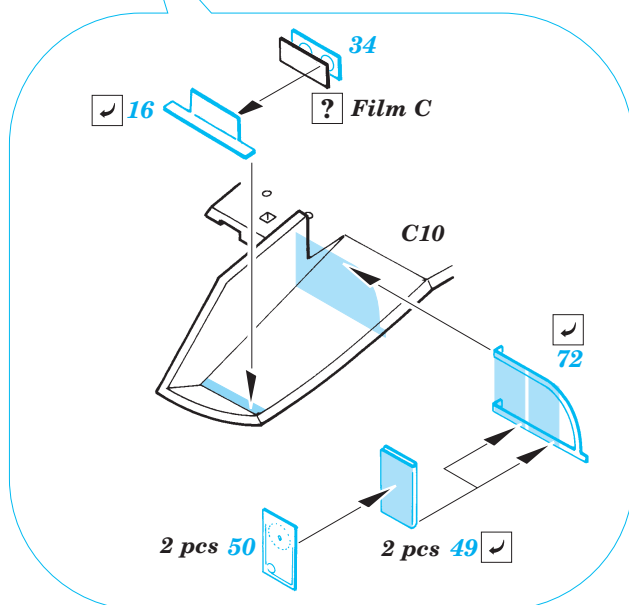

Film

ORIGINAL KIT PARTS
PŮVODNÍ DÍLY STAVEBNICE

PHOTO-ETCHED PARTS
LEPTANÉ DÍLY

PARTS TO BE REMOVED
DÍLY K ODSTRANĚNÍ

FILL
TMELIT

A 22 sets

2 sets

3 pcs 42

plastic
 $\varnothing = 1,5\text{mm}$
 $l = 3\text{mm}$

REFERENCES:
 Aero Detail No.18 - Heinkel He 111
 Modelpres Publ. - Heinkel He 111
 Replic No.40 12/1994

For further detail sets look for eduard 72 436 He-111H-6 Exterior set (not included in this set)