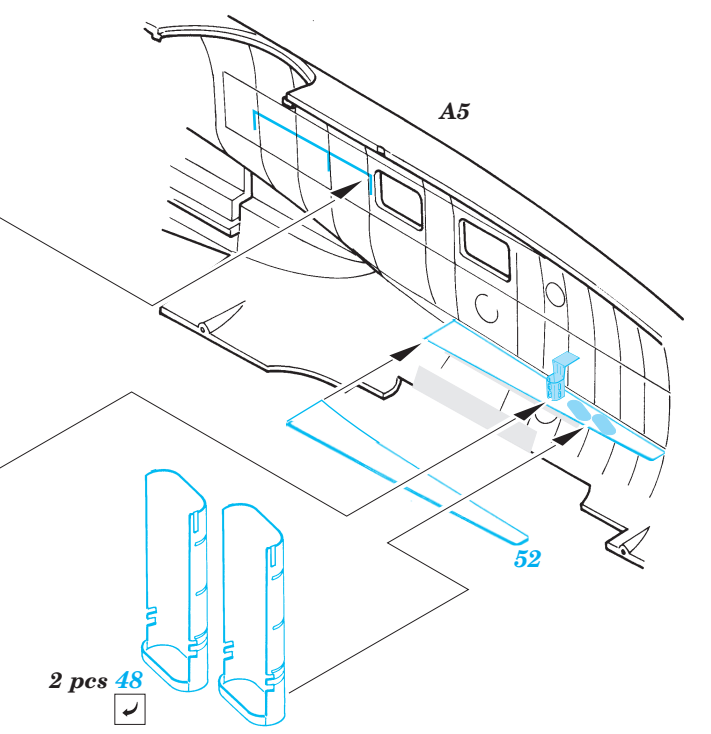

Film

ORIGINAL KIT PARTS
PŮVODNÍ DÍLY STAVEBNICE

PHOTO-ETCHED PARTS
LEPTANÉ DÍLY

PARTS TO BE REMOVED
DÍLY K ODSTRANĚNÍ

FILL
TMELIT

A 22 sets

2 sets

3 pcs 42

plastic
 $\varnothing = 1,5\text{mm}$
 $l = 3\text{mm}$

REFERENCES:
 Aero Detail No.18 - Heinkel He 111
 Modelpres Publ. - Heinkel He 111
 Replic No.40 12/1994

For further detail sets look for eduard 72 436 He-111H-6 Exterior set (not included in this set)