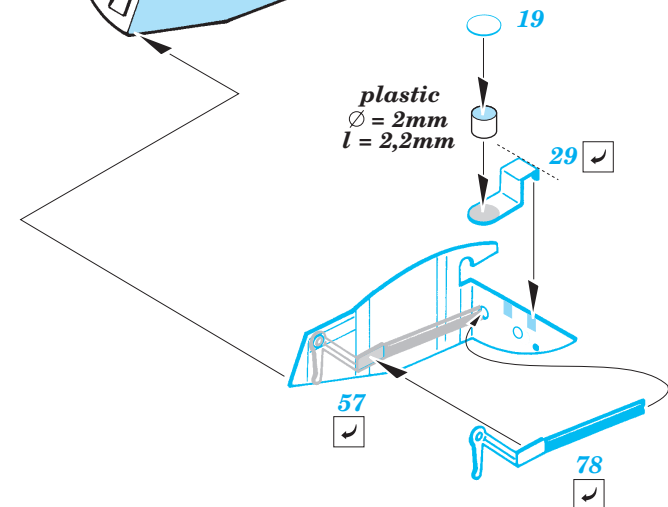

Film

ORIGINAL KIT PARTS
PŮVODNÍ DÍLY STAVEBNICE

PHOTO-ETCHED PARTS
LEPTANÉ DÍLY

PARTS TO BE REMOVED
DÍLY K ODSTRANĚNÍ

FILL
TMELIT

A 22 sets

2 sets

3 pcs 42

plastic
 $\varnothing = 1,5\text{mm}$
 $l = 3\text{mm}$

REFERENCES:
 Aero Detail No.18 - Heinkel He 111
 Modelpres Publ. - Heinkel He 111
 Replic No.40 12/1994

For further detail sets look for eduard 72 436 He-111H-6 Exterior set (not included in this set)