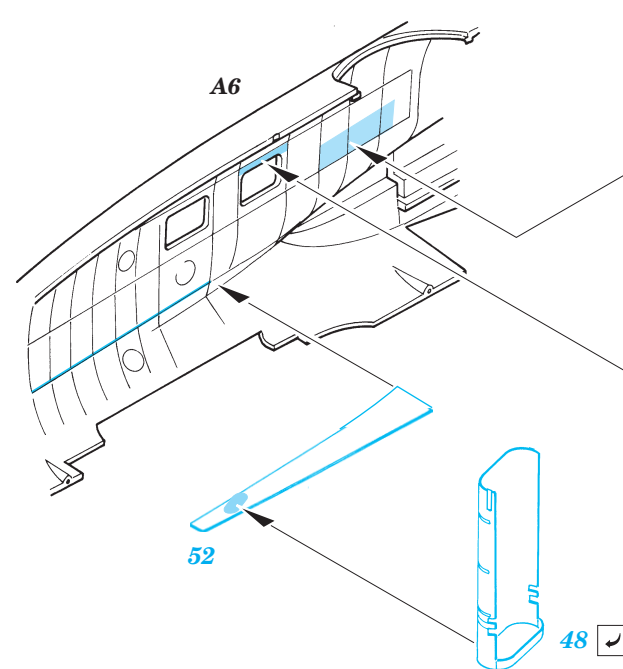

Film

ORIGINAL KIT PARTS
PŮVODNÍ DÍLY STAVEBNICE

PHOTO-ETCHED PARTS
LEPTANÉ DÍLY

PARTS TO BE REMOVED
DÍLY K ODSTRANĚNÍ

FILL
TMELIT

A 22 sets

2 sets

3 pcs 42

plastic
 $\varnothing = 1,5\text{mm}$
 $l = 3\text{mm}$

REFERENCES:
 Aero Detail No.18 - Heinkel He 111
 Modelpres Publ. - Heinkel He 111
 Replic No.40 12/1994

For further detail sets look for eduard 72 436 He-111H-6 Exterior set (not included in this set)