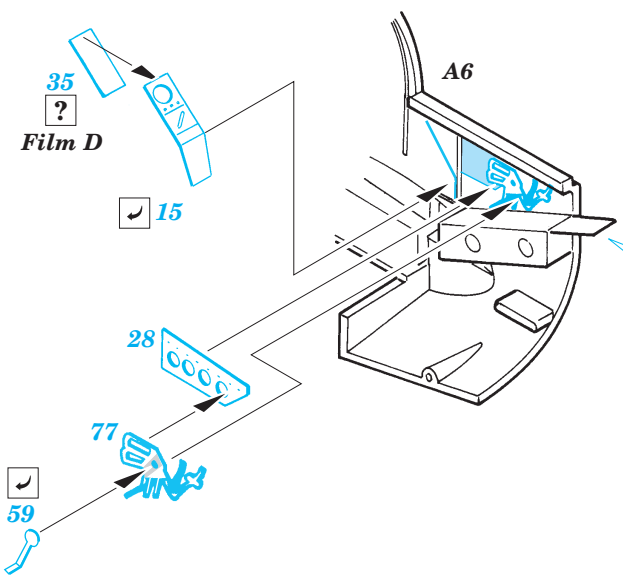

Film

ORIGINAL KIT PARTS
PŮVODNÍ DÍLY STAVEBNICE

PHOTO-ETCHED PARTS
LEPTANÉ DÍLY

PARTS TO BE REMOVED
DÍLY K ODSTRANĚNÍ

FILL
TMELIT

A 22 sets

2 sets

3 pcs 42

plastic
 $\varnothing = 1,5\text{mm}$
 $l = 3\text{mm}$

REFERENCES:
 Aero Detail No.18 - Heinkel He 111
 Modelpres Publ. - Heinkel He 111
 Replic No.40 12/1994

For further detail sets look for eduard 72 436 He-111H-6 Exterior set (not included in this set)