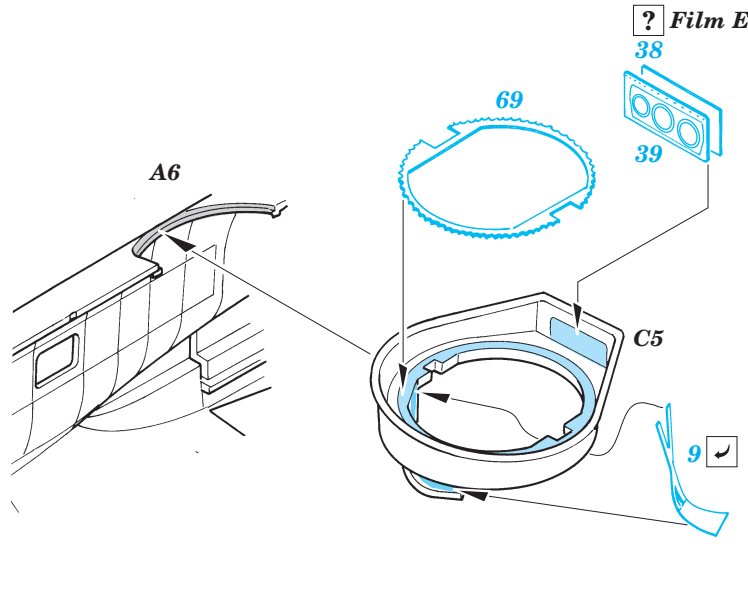

Film

ORIGINAL KIT PARTS
PŮVODNÍ DÍLY STAVEBNICE

PHOTO-ETCHED PARTS
LEPTANÉ DÍLY

PARTS TO BE REMOVED
DÍLY K ODSTRANĚNÍ

FILL
TMELIT

A 22 sets

2 sets

3 pcs 42

plastic
 $\varnothing = 1,5\text{mm}$
 $l = 3\text{mm}$

REFERENCES:
 Aero Detail No.18 - Heinkel He 111
 Modelpres Publ. - Heinkel He 111
 Replic No.40 12/1994

For further detail sets look for eduard 72 436 He-111H-6 Exterior set (not included in this set)