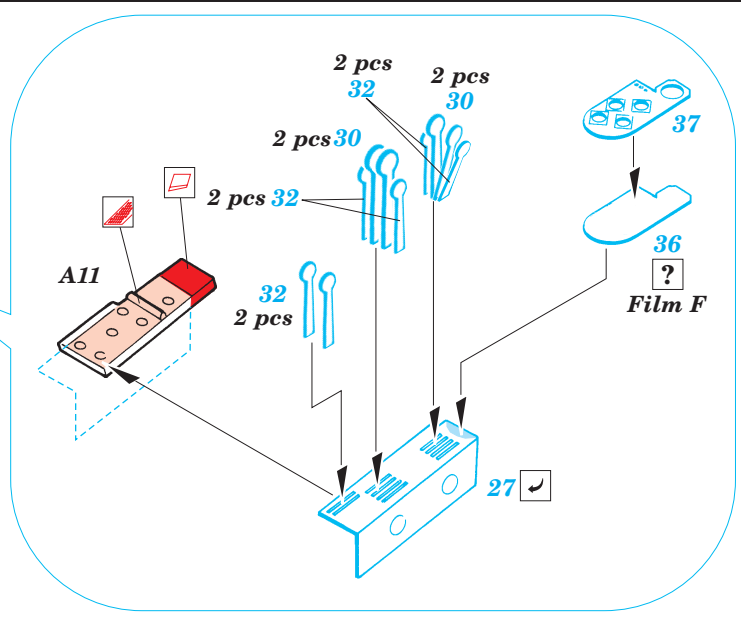

Film

ORIGINAL KIT PARTS
PŮVODNÍ DÍLY STAVEBNICE

PHOTO-ETCHED PARTS
LEPTANÉ DÍLY

PARTS TO BE REMOVED
DÍLY K ODSTRANĚNÍ

FILL
TMELIT

A 22 sets

2 sets

3 pcs 42

plastic
 $\varnothing = 1,5\text{mm}$
 $l = 3\text{mm}$

REFERENCES:
 Aero Detail No.18 - Heinkel He 111
 Modelpres Publ. - Heinkel He 111
 Replic No.40 12/1994

For further detail sets look for eduard 72 436 He-111H-6 Exterior set (not included in this set)