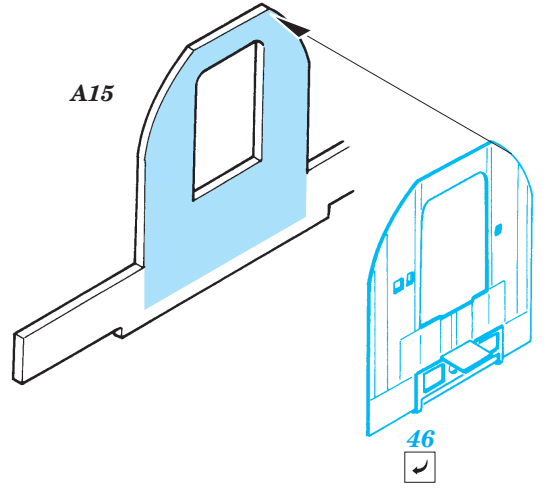

Film

ORIGINAL KIT PARTS
PŮVODNÍ DÍLY STAVEBNICE

PHOTO-ETCHED PARTS
LEPTANÉ DÍLY

PARTS TO BE REMOVED
DÍLY K ODSTRANĚNÍ

FILL
TMELIT

A 22 sets

2 sets

3 pcs 42

plastic
 $\varnothing = 1,5\text{mm}$
 $l = 3\text{mm}$

REFERENCES:
 Aero Detail No.18 - Heinkel He 111
 Modelpres Publ. - Heinkel He 111
 Replic No.40 12/1994

For further detail sets look for eduard 72 436 He-111H-6 Exterior set (not included in this set)