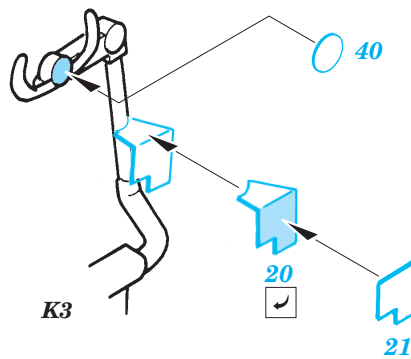

Film

ORIGINAL KIT PARTS
PŮVODNÍ DÍLY STAVEBNICE

PHOTO-ETCHED PARTS
LEPTANÉ DÍLY

PARTS TO BE REMOVED
DÍLY K ODSTRANĚNÍ

FILL
TMELIT

A 22 sets

2 sets

3 pcs 42

plastic
 $\varnothing = 1,5\text{mm}$
 $l = 3\text{mm}$

REFERENCES:
 Aero Detail No.18 - Heinkel He 111
 Modelpres Publ. - Heinkel He 111
 Replic No.40 12/1994

For further detail sets look for eduard 72 436 He-111H-6 Exterior set (not included in this set)