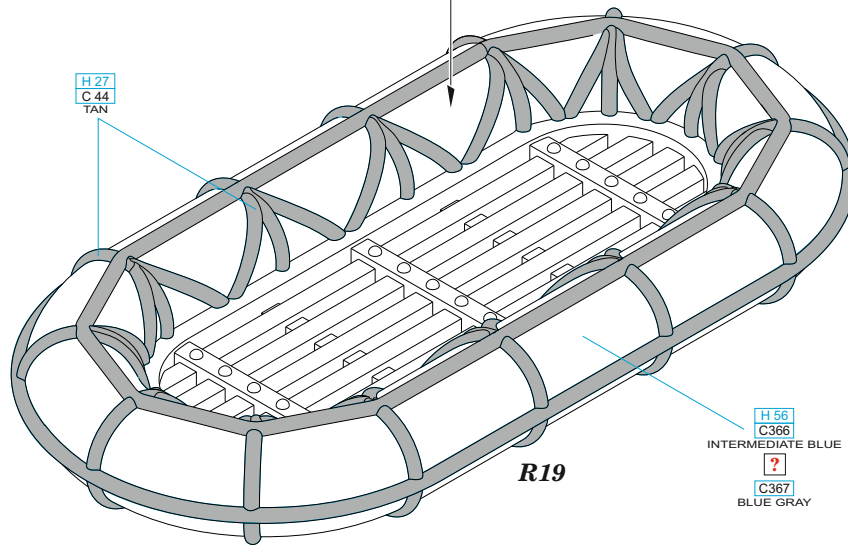

H 27
C 44
TAN

H 56
C366
INTERMEDIATE BLUE
?
C367
BLUE GRAY

R19