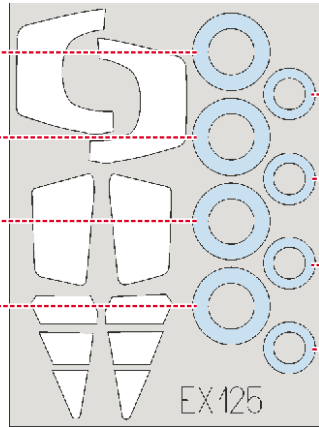

eduard
MASK

F-106 Delta Dart 1/48

The die-cut mask for accurate canopy frame painting of the
Revell / Monogram scale 1/48 KIT

EX 125

54 2pcs

53 2pcs

35 2pcs

35 2pcs

85

81

80

1.)

EX 125

2.)

EX 125

85