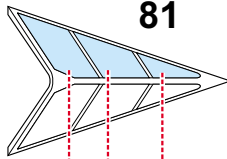

eduard
MASK

F-106 Delta Dart 1/48

The die-cut mask for accurate canopy frame painting of the
Revell / Monogram scale 1/48 KIT

EX 125

54 2pcs

53 2pcs

35 2pcs

35 2pcs

85

81

80

1.)

EX 125

2.)

EX 125

85