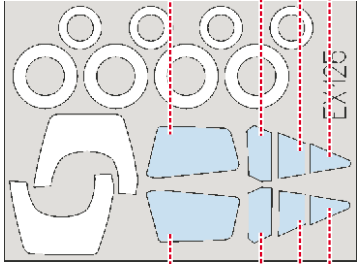

eduard
MASK

F-106 Delta Dart 1/48

The die-cut mask for accurate canopy frame painting of the
Revell / Monogram scale 1/48 KIT

EX 125

54 2pcs

53 2pcs

35 2pcs

35 2pcs

85

81

80

1.)

EX 125

2.)

EX 125

85