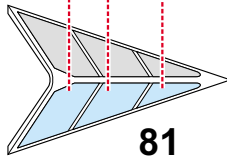

eduard
MASK

F-106 Delta Dart 1/48

The die-cut mask for accurate canopy frame painting of the
Revell / Monogram scale 1/48 KIT

EX 125

54 2pcs

53 2pcs

35 2pcs

35 2pcs

85

81

80

1.)

EX 125

2.)

EX 125

85

81

80

LIQUID MASK
MASCOL

3.)

INTERIOR COLOR
BARVA INTERIÉRU

?

4.)

CAMOUFLAGE COLOR
BARVA KAMUFLÁŽE

?

5.)

REMOVE MASK
ODSTRANIT MASKU