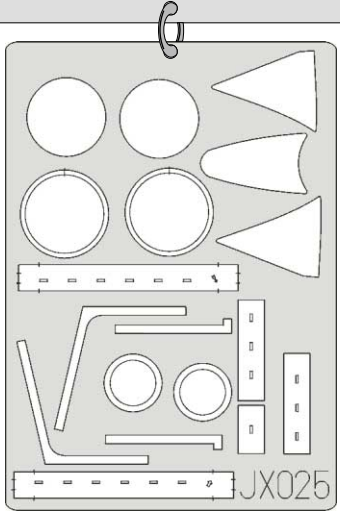

eduard
MASK

Hunter FGA.9/Mk.58 1/32

The die-cut mask for accurate canopy frame painting of the
Revell
scale 1/32 KIT

JX 025

REFERENCES:
SQUADRON/SIGNAL PUBLICATIONS
AIRCRAFT #121
HAWKER HUNTER IN ACTION
REPLIC #75/1997
REPLIC #85/1998
MODEL FAN #8/1998