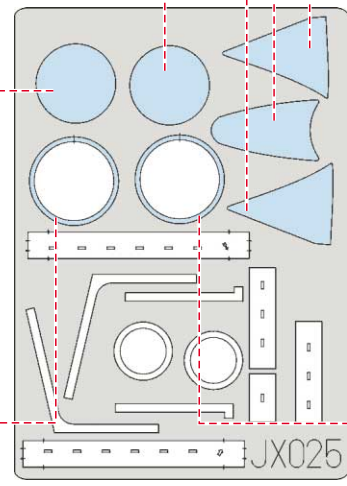

56

57

1.)

90

2.)

91

3.)

4.)

CAMOUFLAGE
COLOR