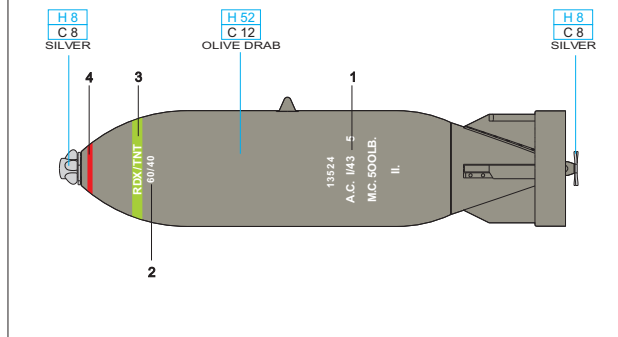

Spitfire 500lb bomb

BEST BRASS RESIN AROUND!