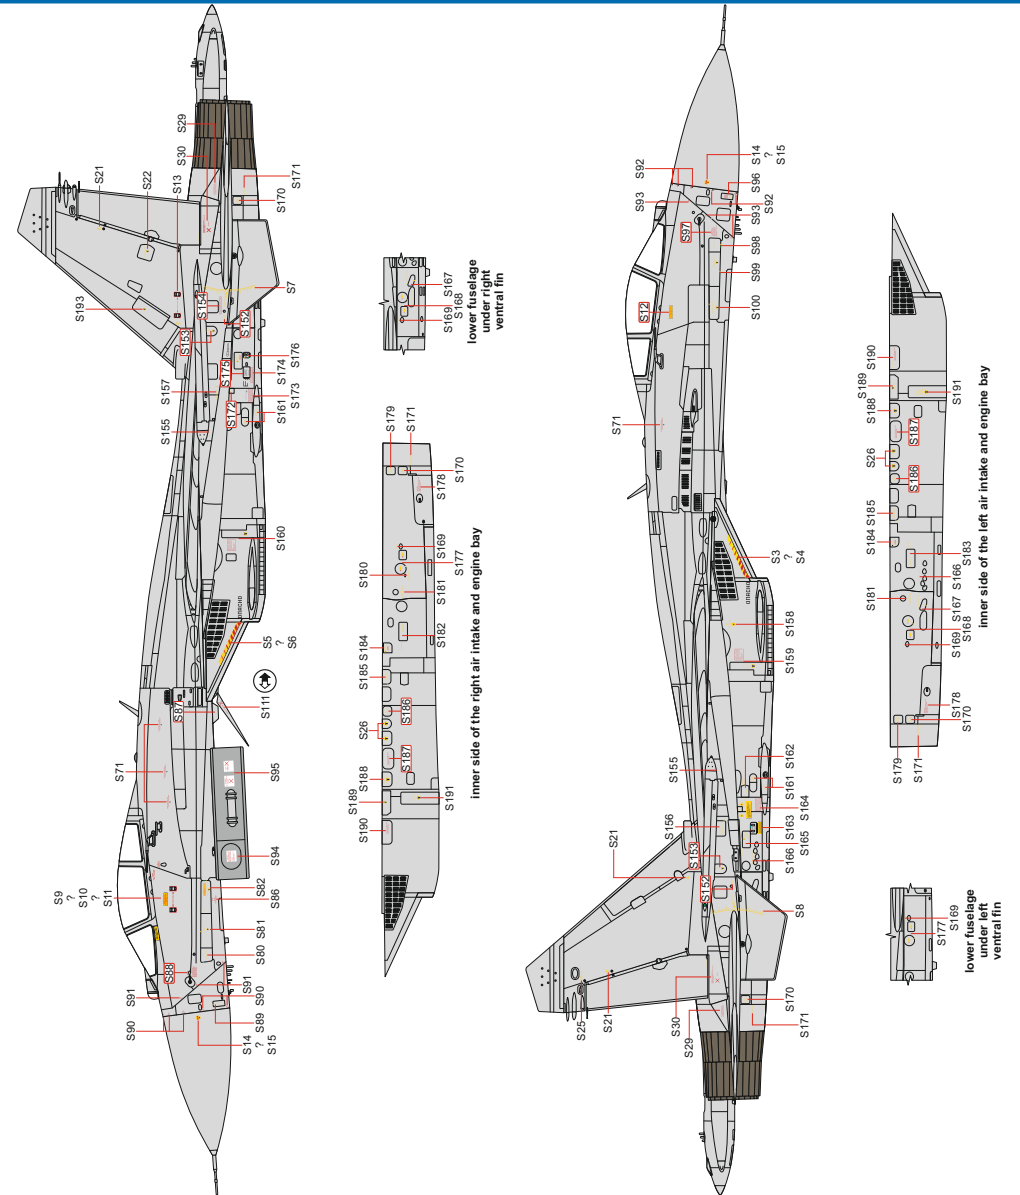

2x pylon P-72

left bottom

wingtip P-72

right bottom

inner side

inner side

outer side

outer side

4x pylon AKU-470

P17

2x pylon APU-470 M

P21 P22

DESIGNED EXCLUSIVELY FOR SU-27 BY ACADEMY/KITTY HAWK/HOBBYBOSS/G.W.H.

Eduard - Model Accessories, 435 21 Obrnice 170,
Czech Republic

WWW.EDUARD.COM

D48082 Su-27 stencils 1/48