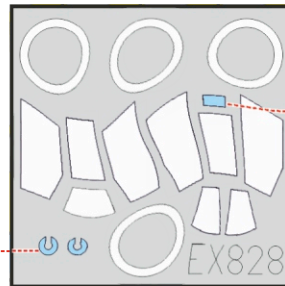

Hs 129B TFace

for kit **HOBBY 2000/HASEGAWA**

scale **1/48**

INSIDE

OUTSIDE