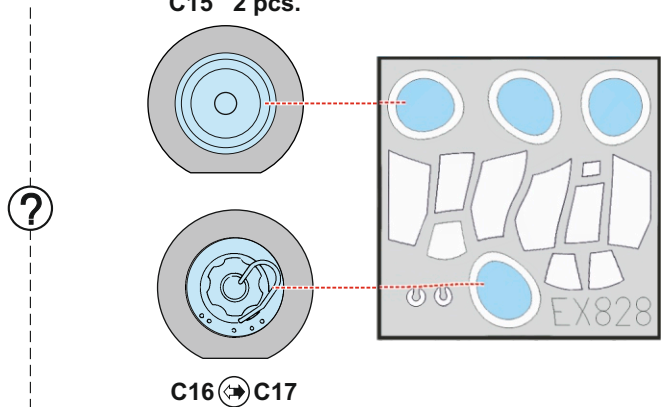

Hs 129B TFace

for kit **HOBBY 2000/HASEGAWA**

scale **1/48**

INSIDE

OUTSIDE