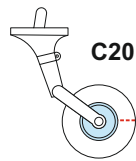

Hs 129B TFace

for kit **HOBBY 2000/HASEGAWA**

scale **1/48**

INSIDE

OUTSIDE