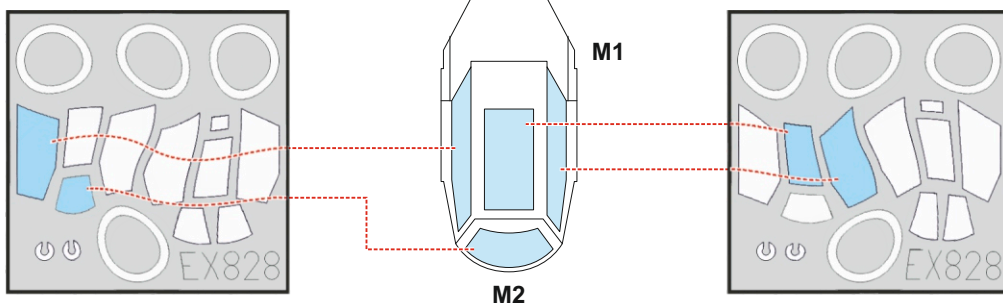

Hs 129B TFace

for kit **HOBBY 2000/HASEGAWA**

scale **1/48**

INSIDE

OUTSIDE