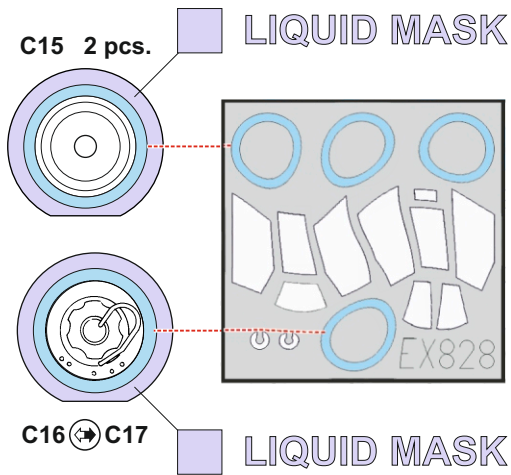

Hs 129B TFace

for kit **HOBBY 2000/HASEGAWA**

scale **1/48**

INSIDE

OUTSIDE