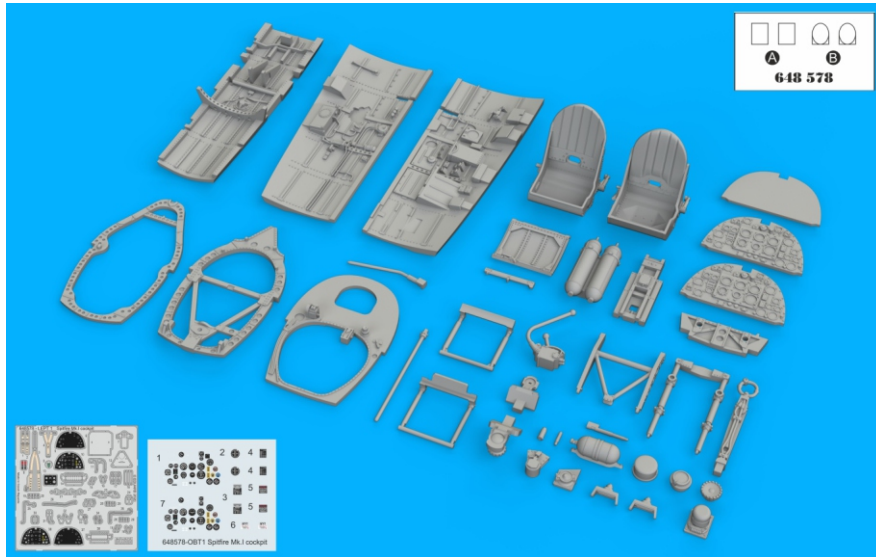

BEST ~~BRASS~~ RESIN AROUND!