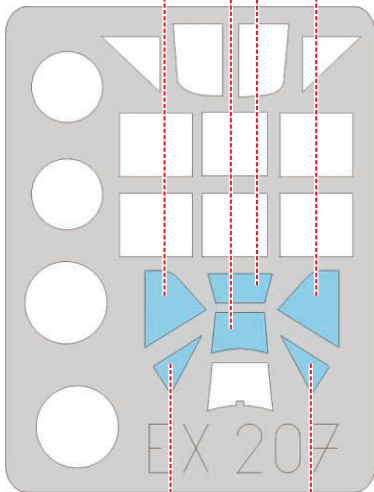

eduard
MASK

EX 207

Bf 109F-2 1/48

The die-cut mask for accurate canopy frame painting of the
ICM *scale 1/48 KIT*

E1

E3

E5

E1