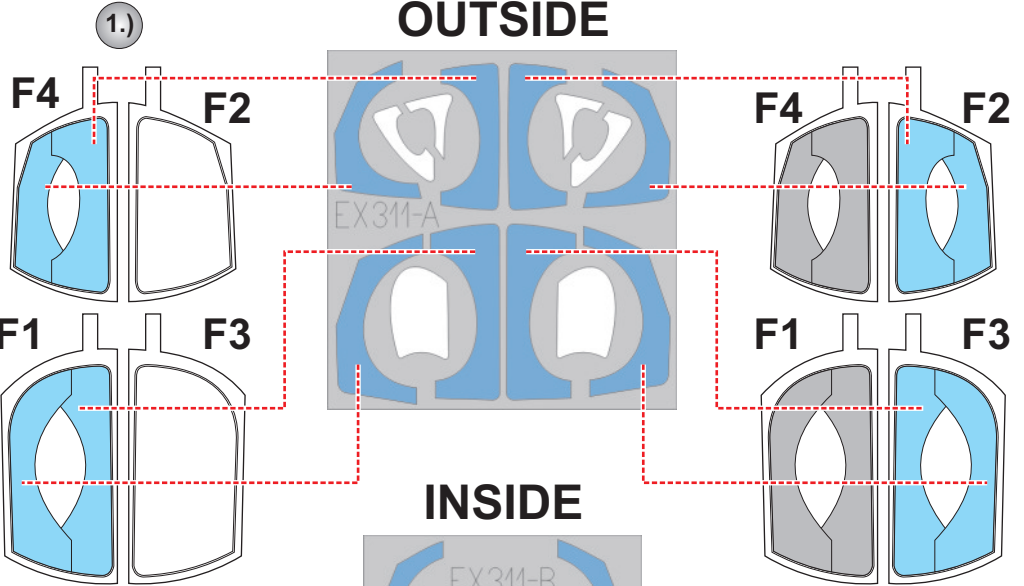

eduard
MASK

EX 311

EA-6B 1/48

The die-cut mask for accurate canopy frame painting of the
Kinetic scale 1/48 KIT

LIQUID MASK

3.)

F15

4.)

OUTSIDE

INSIDE