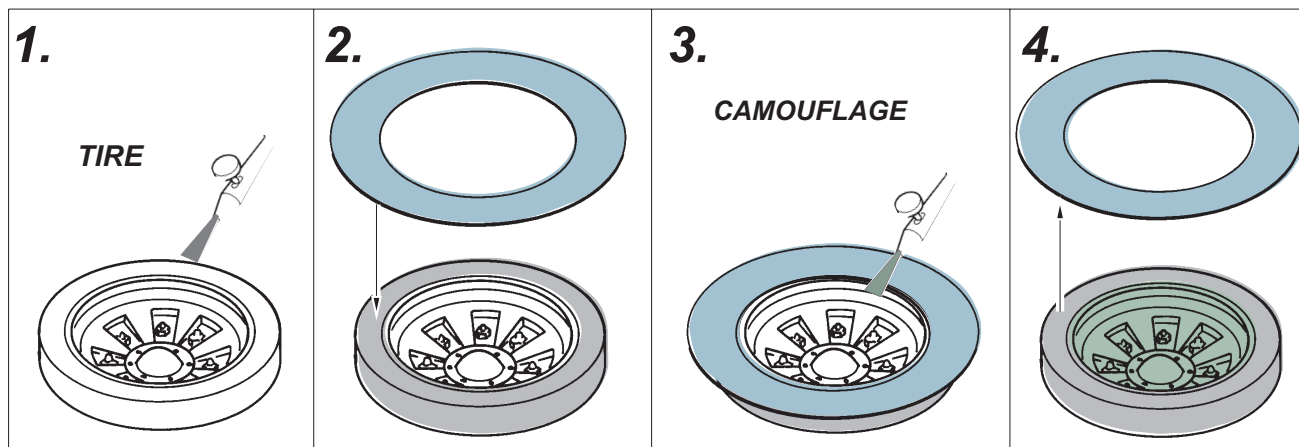

eduard
Express Mask

XT 145

M551 Sheridan wheel masks

The die-cut mask for accurate canopy frame painting of the

Academy

scale 1/35 KIT

KIT PARTS: C6, C22