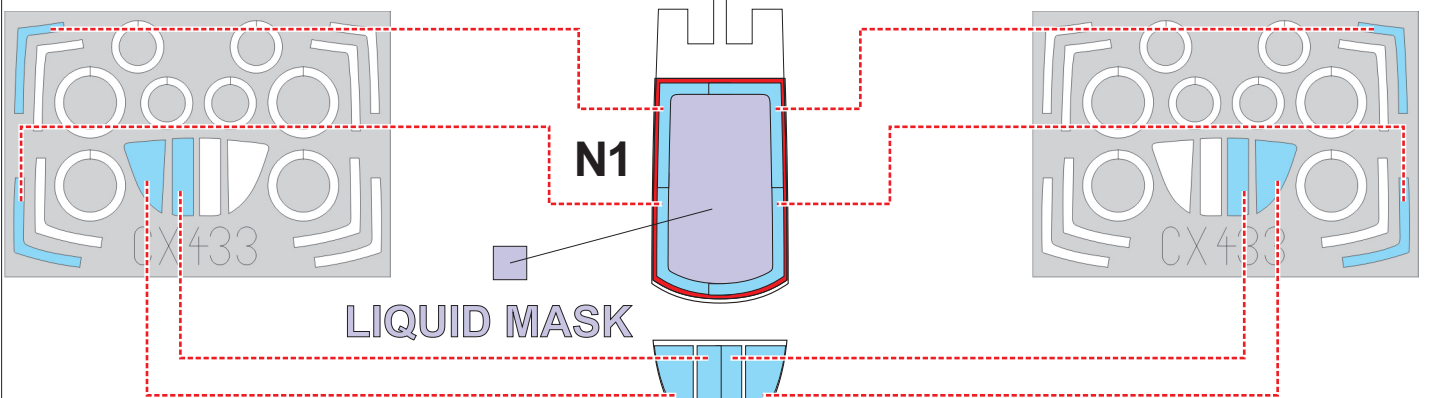

INTERIOR COLOR

1.)