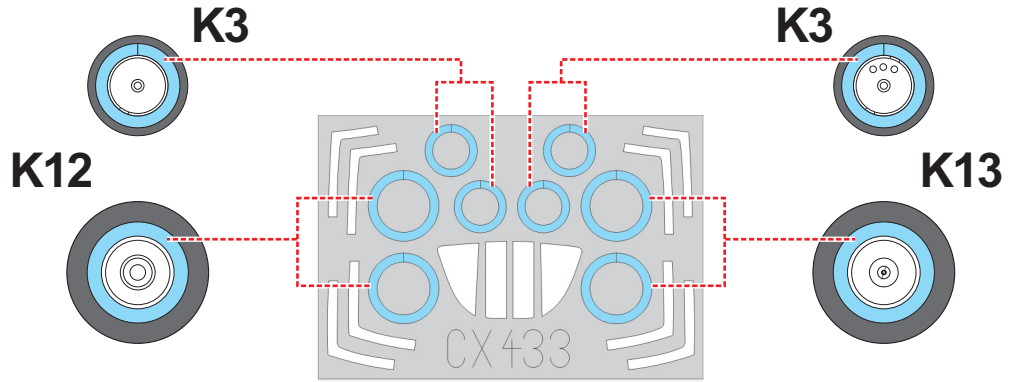

# MiG-29A Izdeliye 9-12 1/72

The die-cut mask for accurate canopy frame painting of the  
*Trumpeter 01674* scale 1/72 KIT