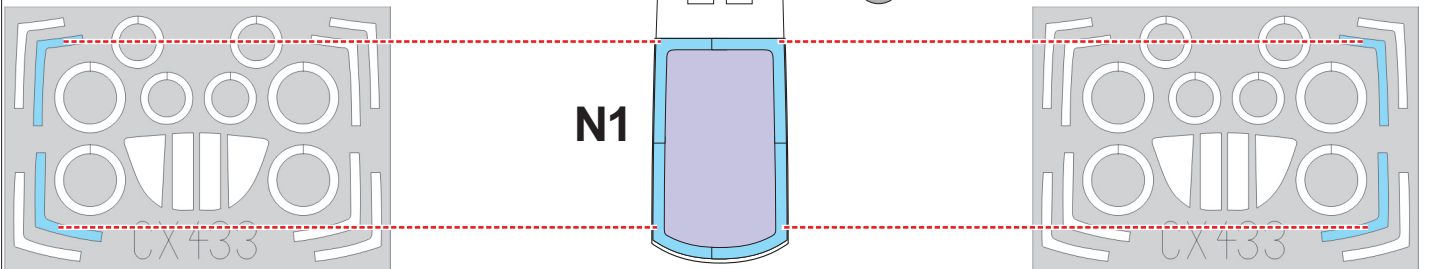

RUBBER COLOR

2.)