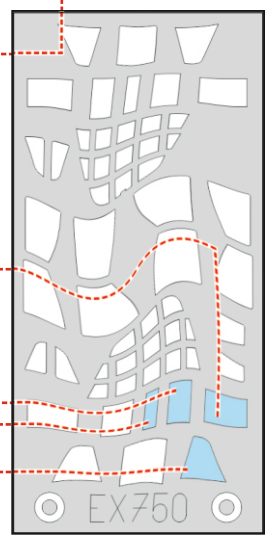

II-2 TFace

EX 750

for kit **ZVEZDA**

scale **1/48**

LIQUID MASK

A42

C6

OUTSIDE

C2

C3

C4

C5

C9

C8

INSIDE