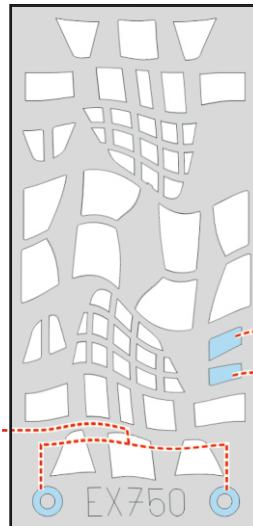

II-2 TFace

EX 750

for kit **ZVEZDA**

scale **1/48**

LIQUID MASK

A42

C6

OUTSIDE

C2

C3

C4

C5

C9

C8

INSIDE