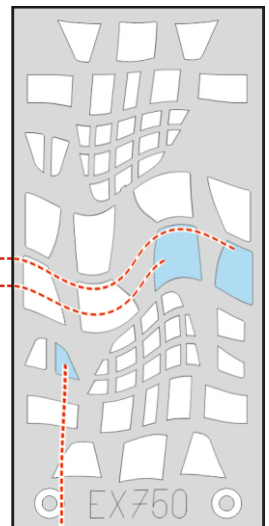

II-2 TFace

EX 750

for kit **ZVEZDA**

scale **1/48**

LIQUID MASK

A42

C6

OUTSIDE

C2

C3

C4

C5

C9

C8

INSIDE