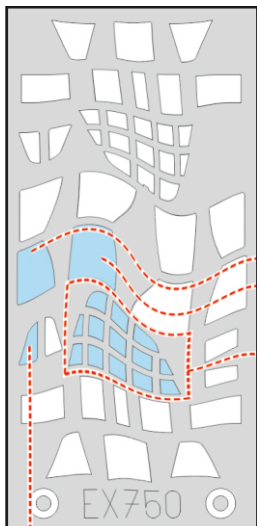

II-2 TFace

EX 750

for kit **ZVEZDA**

scale **1/48**

LIQUID MASK

A42

C6

OUTSIDE

C2

C3

C4

C5

C9

C8

INSIDE