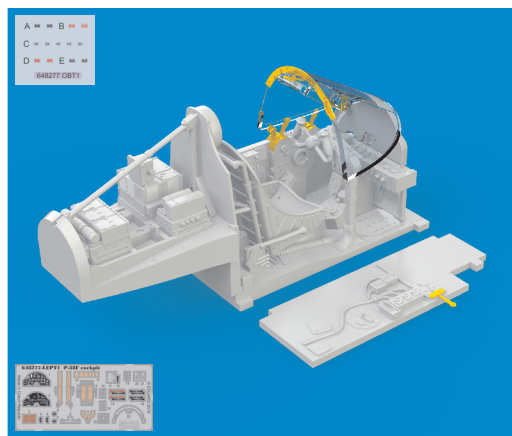

648 277 P-38F cockpit

for Academy kit - pro stavebnici Academy

1/48

BRASSIN

BRASSIN

eduard