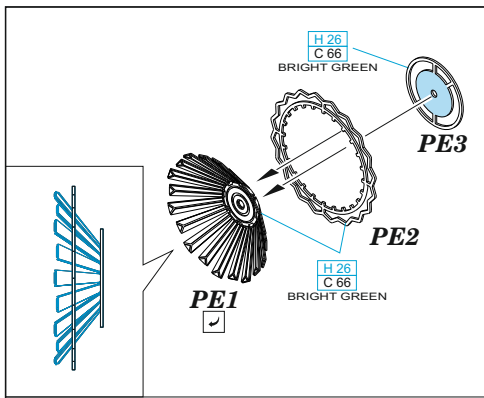

672 232 MiG-21PF/PFM exhaust nozzle

for Eduard kit - pro stavebnici Eduard

1/72 scale

COLOURS

GSI Creos (GUNZE)		Mr.METAL COLOR	
AQUEOUS	Mr.COLOR		
[H 26]	[C 66]	[MC213]	STAINLESS
		[MC214]	DARK IRON

This product contains metal and resin detail parts for upgrading scale plastic models. When selecting this set make sure that it is for the kit mentioned in product name as these sets are made specifically for that kit. When upgrading the model some cutting or corrections may be necessary for parts to fit accurately. **WARNING!** This set contains small and sharp parts. Work carefully in a ventilated and well-lit room. Safety glasses are recommended. This product is not suitable for children below 14 years of age.

435 21 Obrnice 170
Czech Republic

www.eduard.com
14,95

672 232 MiG-21PF/PFM exhaust nozzle 1/72

for Eduard kit - pro stavebnici Eduard

BEST BRASS RESIN AROUND!

REMOVE ODSTRANIT	BEND OHNOUT	SYMMETRICAL ASSEMBLY SYMETRICKÁ MONTÁŽ
GRIND OBROUSIT	? OPTION VOLBA	V SCRIBE THE PANEL AND HOLES RYTI
DRILL HOLE VRTAT OTVOR	REPLACE NAHRADIT	REVERSE SIDE OTOCIT