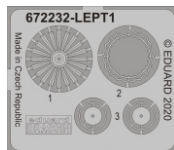

672 232 MiG-21PF/PFM exhaust nozzle

for Eduard kit - pro stavebnici Eduard

1/72 scale

COLOURS

GSI Creos (GUNZE)		Mr.METAL COLOR	
AQUEOUS	Mr.COLOR		
[H 26]	[C 66]	[MC213]	STAINLESS
		[MC214]	DARK IRON

This product contains metal and resin detail parts for upgrading scale plastic models. When selecting this set make sure that it is for the kit mentioned in product name as these sets are made specifically for that kit. When upgrading the model some cutting or corrections may be necessary for parts to fit accurately. **WARNING!** This set contains small and sharp parts. Work carefully in a ventilated and well-lit room. Safety glasses are recommended. This product is not suitable for children below 14 years of age.