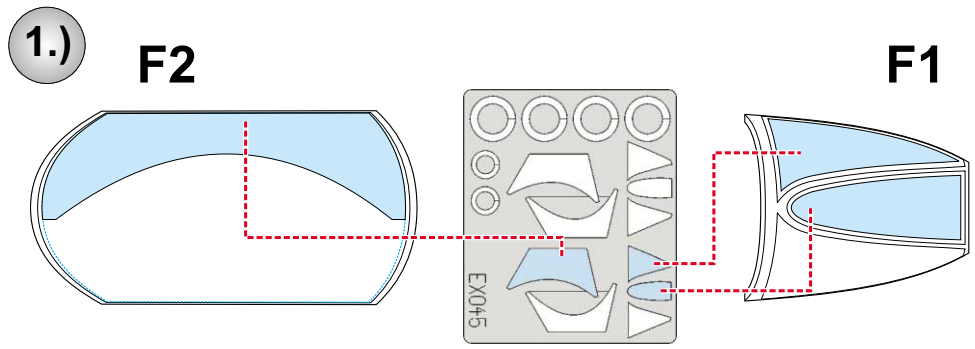

eduard
MASK

Hunter FGA.9/F Mk.6 1/48

The die-cut mask for accurate canopy frame painting of the
Academy scale 1/48 KIT

EX 045

2x E3

2x E2

2.) RUBBER COLOR

3.)

4.) CAMOUFLAGE COLOR

2x D5