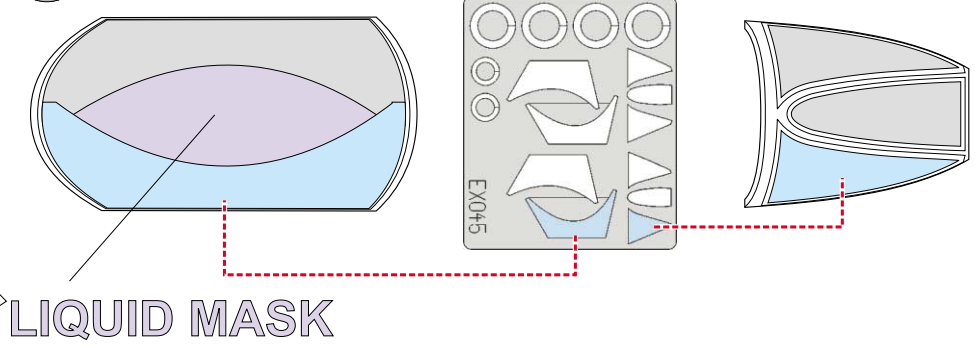

eduard
MASK

Hunter FGA.9/F Mk.6 1/48

The die-cut mask for accurate canopy frame painting of the
Academy scale 1/48 KIT

EX 045

2x E3

2x E2

2.) RUBBER COLOR

3.)

4.) CAMOUFLAGE COLOR

2x D5