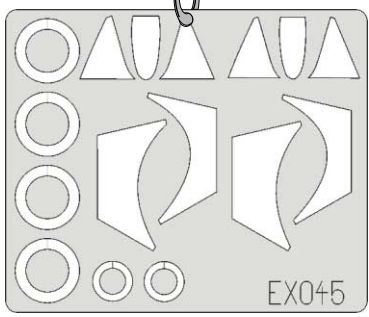

eduard
MASK

Hunter FGA.9/F Mk.6 1/48

The die-cut mask for accurate canopy frame painting of the
Academy scale 1/48 KIT

EX 045

2x E3

2x E2

2.) RUBBER COLOR

3.)

4.) CAMOUFLAGE COLOR

2x D5