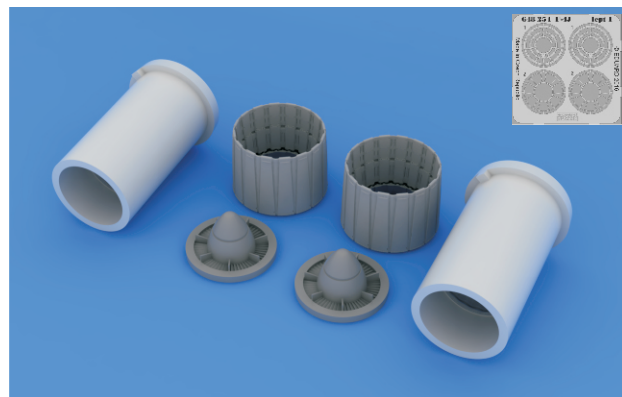

## COLOURS

GSI Creos (GUNZE)		Mr.METAL COLOR	
AQUEOUS	Mr.COLOR	MC214	DARK IRON

This product contains metal and resin detail parts for upgrading scale plastic models. When selecting this set make sure that it is for the kit mentioned in product name as these sets are made specifically for that kit. When upgrading the model some cutting or corrections may be necessary for parts to fit accurately. **WARNING!** This set contains small and sharp parts. Work carefully in a ventilated and well-lit room. Safety glasses are recommended. This product is not suitable for children below 14 years of age.

# 648 254 F-4J exhaust nozzles

for Academy kit - pro stavebnici Academy

1/48

**BRASSIN**

**BRASSIN**

**eduard**

**BEST BRASS RESIN AROUND!**

- |   |   |
|---|---|
|  REMOVE<br>ODSTRANIT                         |  BEND<br>OHNOUT        |
|  GRIND<br>OBROUSIT                          |  OPTION<br>VOLBA      |
|  DRILL HOLE<br>VRTAT OTVOR                 |  REPLACE<br>NAHRADIT |
|  SYMMETRICAL ASSEMBLY<br>SYMETRICKÁ MONTÁŽ |   |
|  SCRIBE THE PANEL AND HOLES<br>RYTI        |   |
|  REVERSE SIDE<br>OTOČIT                    |   |