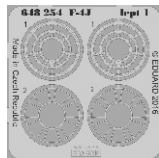

# 648 254 F-4J exhaust nozzles

for Academy kit - pro stavebnici Academy

1/48 scale

R1 2pcs.

R2 2pcs.

R3 2pcs.