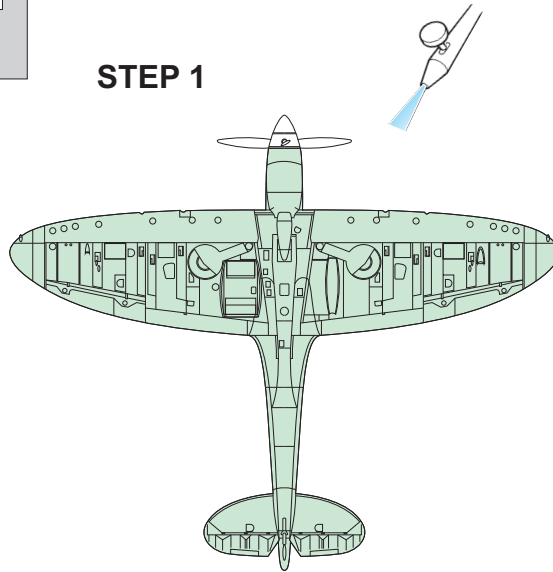

eduard
MASK

EX 469

Spitfire camo scheme A

The die-cut mask for accurate camouflage painting of the
Airfix A05126 scale 1/48 KIT

NOTE:
INSTAL EXHAUST ON PAINTED KIT

STEP 1

STEP 2

STEP 3