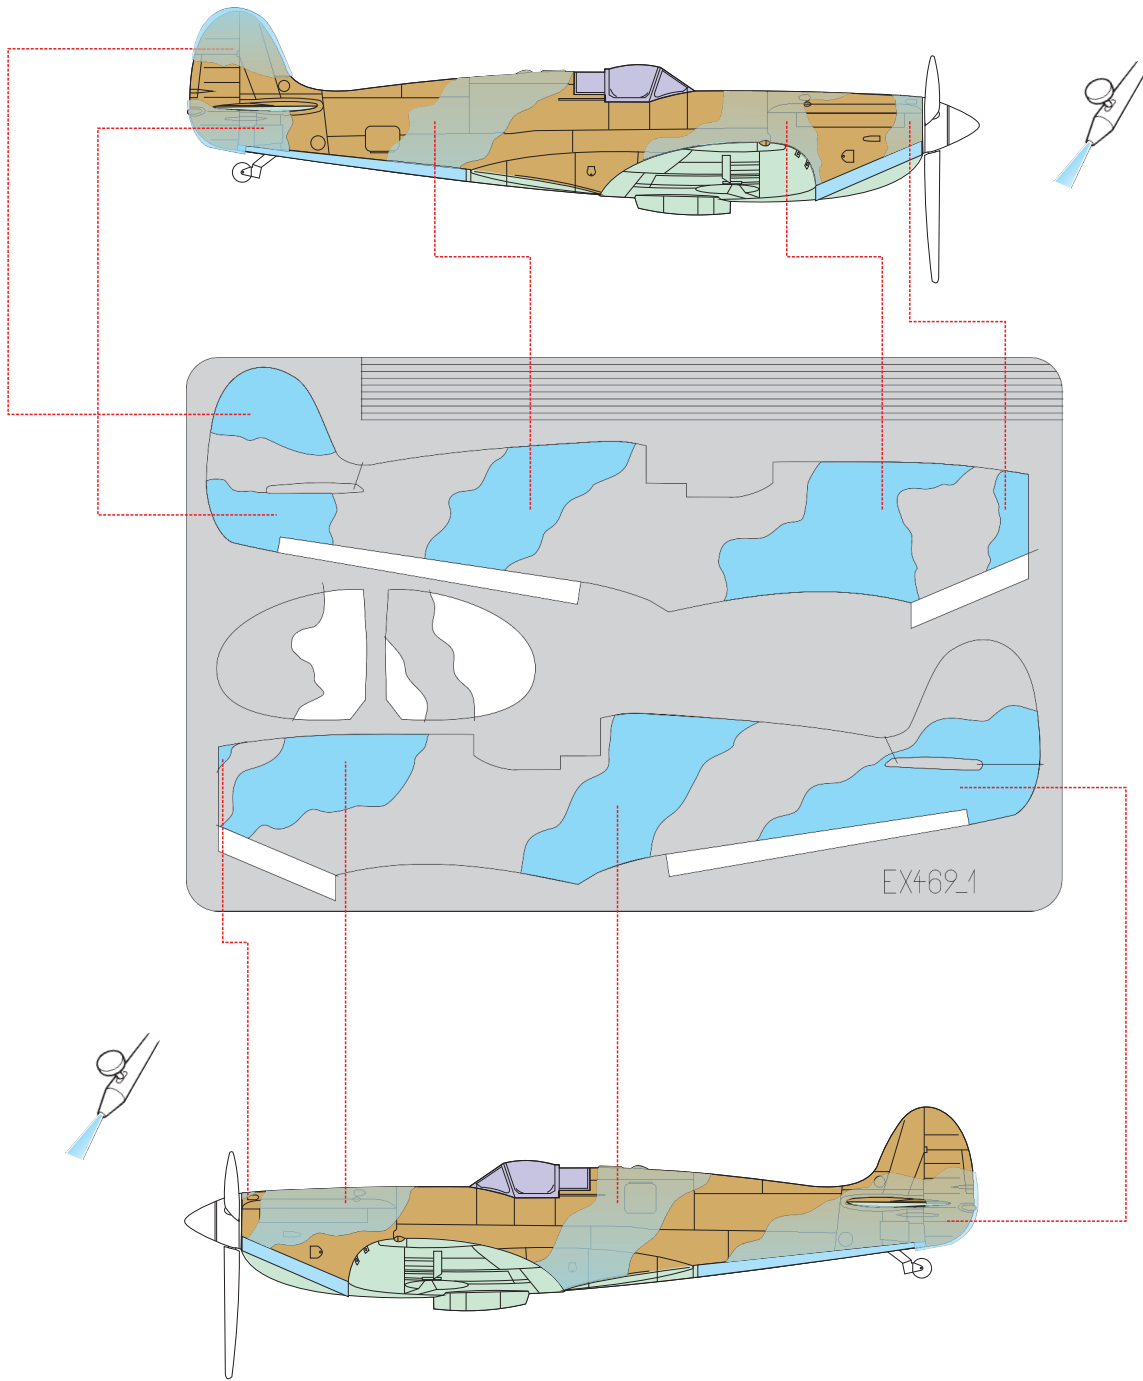

eduard
MASK

EX 469

Spitfire camo scheme A

The die-cut mask for accurate camouflage painting of the
Airfix A05126 scale 1/48 KIT

NOTE:
INSTAL EXHAUST ON PAINTED KIT

STEP 1

STEP 2

STEP 3

STEP 4

EX469_1

RELATED PRODUCTS

EX 464

FE 720

49 720

48 846

48 847