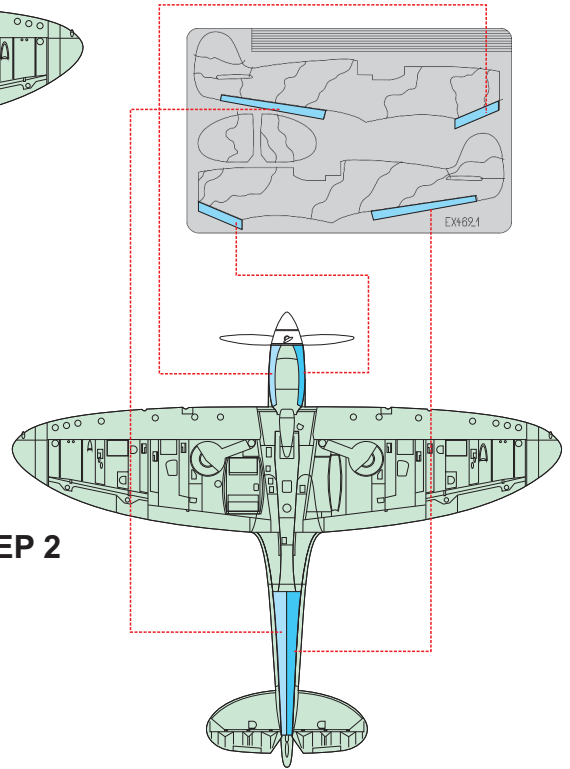

eduard
MASK

EX 469

Spitfire camo scheme A

The die-cut mask for accurate camouflage painting of the
Airfix A05126 scale 1/48 KIT

NOTE:
INSTAL EXHAUST ON PAINTED KIT

STEP 1

STEP 2

STEP 3

STEP 4

EX469_1

RELATED PRODUCTS

EX 464

FE 720

49 720

48 846

48 847