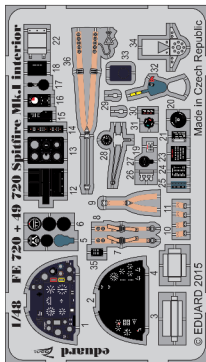

eduard
MASK

EX 469

Spitfire camo scheme A

The die-cut mask for accurate camouflage painting of the
Airfix A05126 scale 1/48 KIT

NOTE:
INSTAL EXHAUST ON PAINTED KIT

STEP 1

STEP 2

STEP 3

STEP 4

EX469_1

RELATED PRODUCTS

EX 464

FE 720

49 720

48 846

48 847