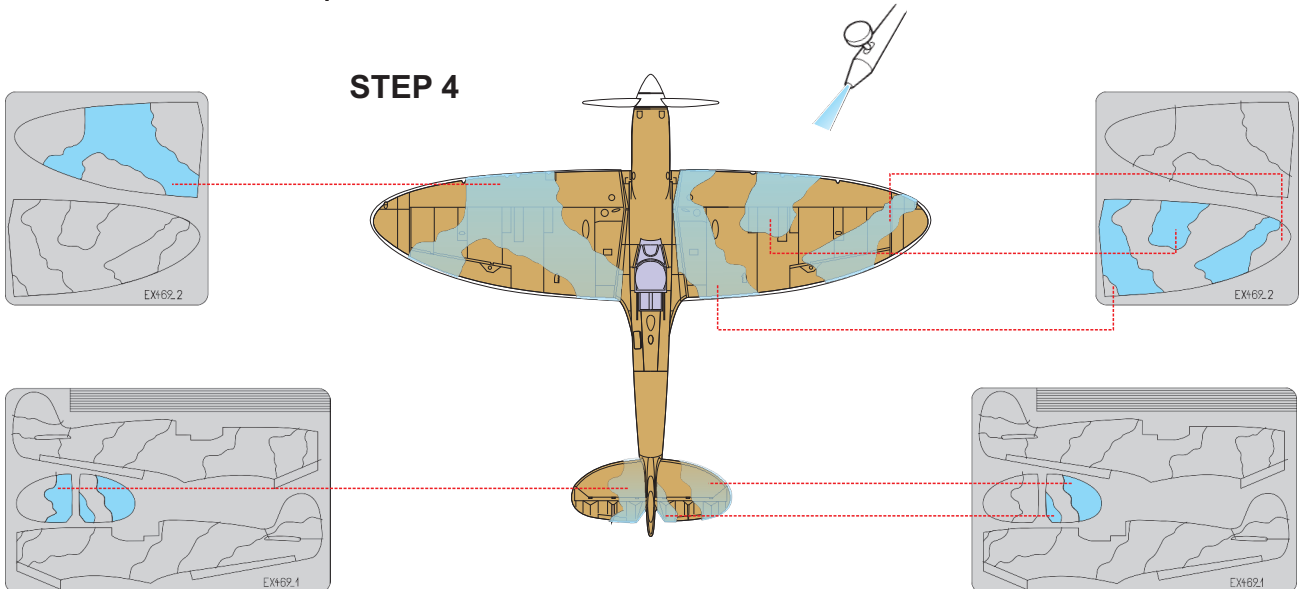

eduard
MASK

EX 469

Spitfire camo scheme A

The die-cut mask for accurate camouflage painting of the
Airfix A05126 scale 1/48 KIT

NOTE:
INSTAL EXHAUST ON PAINTED KIT

STEP 1

STEP 2

STEP 3

STEP 4

EX469_1

RELATED PRODUCTS

EX 464

FE 720

49 720

48 846

48 847