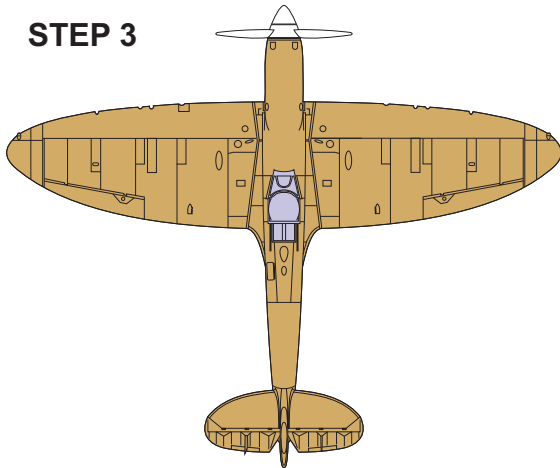

eduard
MASK

EX 469

Spitfire camo scheme A

The die-cut mask for accurate camouflage painting of the
Airfix A05126 scale 1/48 KIT

NOTE:
INSTAL EXHAUST ON PAINTED KIT

STEP 1

STEP 2

STEP 3