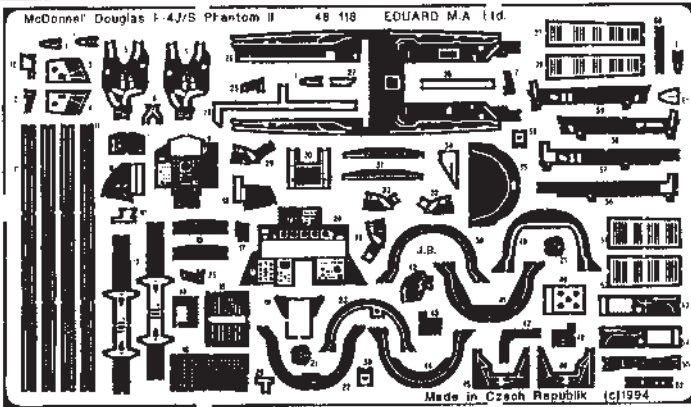

# F-4J/S Phantom II

1/48 scale detail set for HASEGAWA kit

48 118

-  OPPOSITE SIDE
-  REMOVE
-  BEND
-  REPLACE