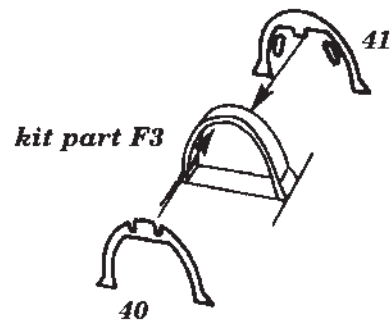

C CANOPY

D CANOPY LOCKS

E NOSE STRUT

F NOSE UNDERCARRIAGE WELL

G MAIN UNDERCARRIAGE STRUT