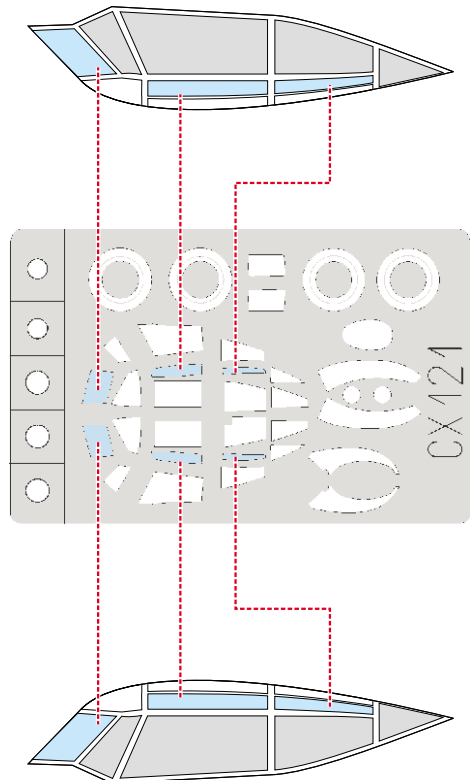

eduard
MASK

Mosquito Bomber 1/72

The die-cut mask for accurate canopy frame painting of the
Tamiya scale 1/72 KIT

CX 121

 - LIQUID MASK

REFERENCES:

SQUADRON SIGNAL
PUBLICATION 5515,
WALK AROUND MOSQUITO
SAM PUBLICATION,
MODELLERS DATAFILE 1,
THE DE HAVILLAND MOSQUITO

1.)

H 9, 11, 12

2.)

H 9, 11, 12

3.)

H 9, 11, 12

H 9, 11, 12

H 1

H 1

CX 121

CX 121

?

?

1.)

H 14

CX 121