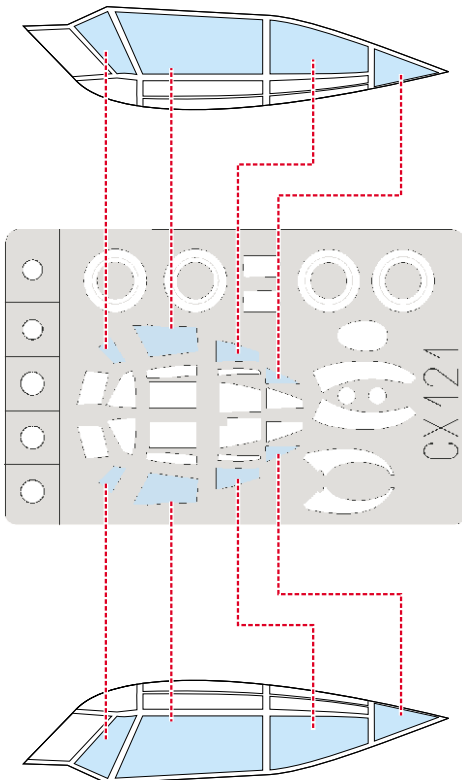

eduard
MASK

Mosquito Bomber 1/72

The die-cut mask for accurate canopy frame painting of the
Tamiya scale 1/72 KIT

CX 121

 - LIQUID MASK

REFERENCES:

SQUADRON SIGNAL
PUBLICATION 5515,
WALK AROUND MOSQUITO
SAM PUBLICATION,
MODELLERS DATAFILE 1,
THE DE HAVILLAND MOSQUITO

1.)

H 9, 11, 12

2.)

H 9, 11, 12

3.)

H 9, 11, 12

H 9, 11, 12

H 1

H 1

CX 121

CX 121

?

?

1.)

H 14

CX 121