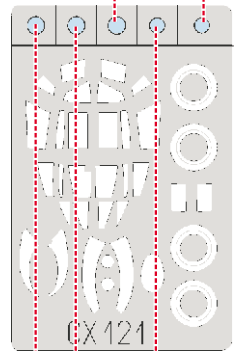

eduard
MASK

Mosquito Bomber 1/72

The die-cut mask for accurate canopy frame painting of the
Tamiya scale 1/72 KIT

CX 121

 - LIQUID MASK

REFERENCES:

SQUADRON SIGNAL
PUBLICATION 5515,
WALK AROUND MOSQUITO
SAM PUBLICATION,
MODELLERS DATAFILE 1,
THE DE HAVILLAND MOSQUITO

1.)

H 9, 11, 12

2.)

H 9, 11, 12

3.)

H 9, 11, 12

H 9, 11, 12

H 1

H 1

CX 121

CX 121

?

?

1.)

H 14

CX 121