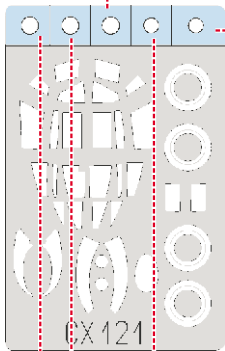

eduard
MASK

Mosquito Bomber 1/72

The die-cut mask for accurate canopy frame painting of the
Tamiya scale 1/72 KIT

CX 121

 - LIQUID MASK

REFERENCES:

SQUADRON SIGNAL
PUBLICATION 5515,
WALK AROUND MOSQUITO
SAM PUBLICATION,
MODELLERS DATAFILE 1,
THE DE HAVILLAND MOSQUITO

1.)

H 9, 11, 12

2.)

H 9, 11, 12

3.)

H 9, 11, 12

H 9, 11, 12

H 1

H 1

CX 121

CX 121

?

?

1.)

H 14

CX 121