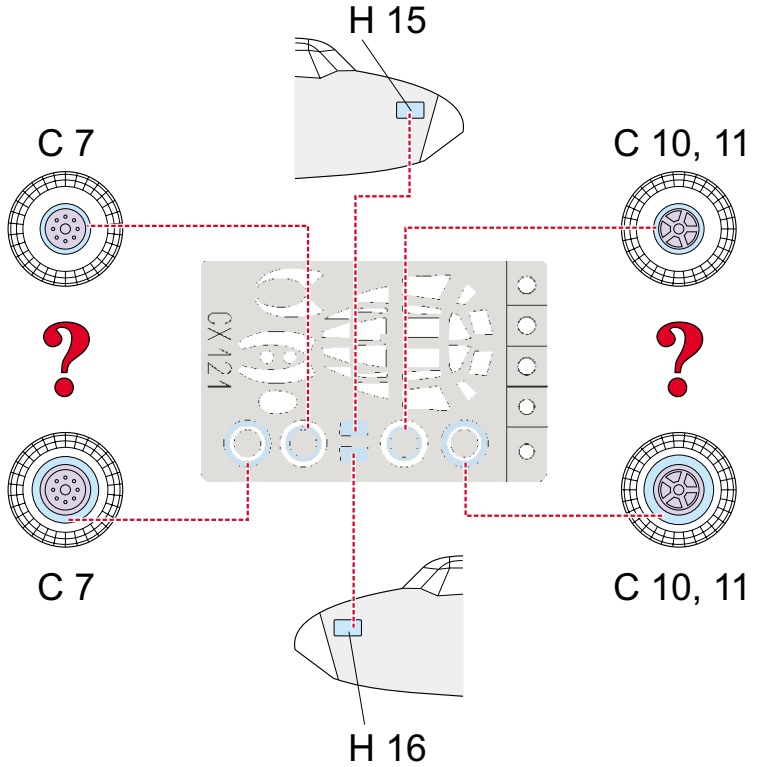

eduard
MASK

Mosquito Bomber 1/72

The die-cut mask for accurate canopy frame painting of the
Tamiya scale 1/72 KIT

CX 121

 - LIQUID MASK

REFERENCES:

SQUADRON SIGNAL
PUBLICATION 5515,
WALK AROUND MOSQUITO
SAM PUBLICATION,
MODELLERS DATAFILE 1,
THE DE HAVILLAND MOSQUITO

1.)

H 9, 11, 12

2.)

H 9, 11, 12

3.)

H 9, 11, 12

H 9, 11, 12

H 1

H 1

CX 121

CX 121

?

?

1.)

H 14

CX 121