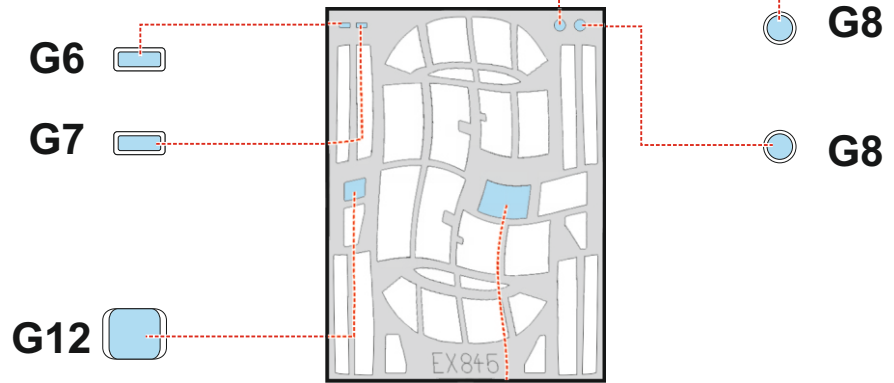

B-26K Invader TFace

for kit **ICM**

scale **1/48**

G10

OUTSIDE

G11

INSIDE