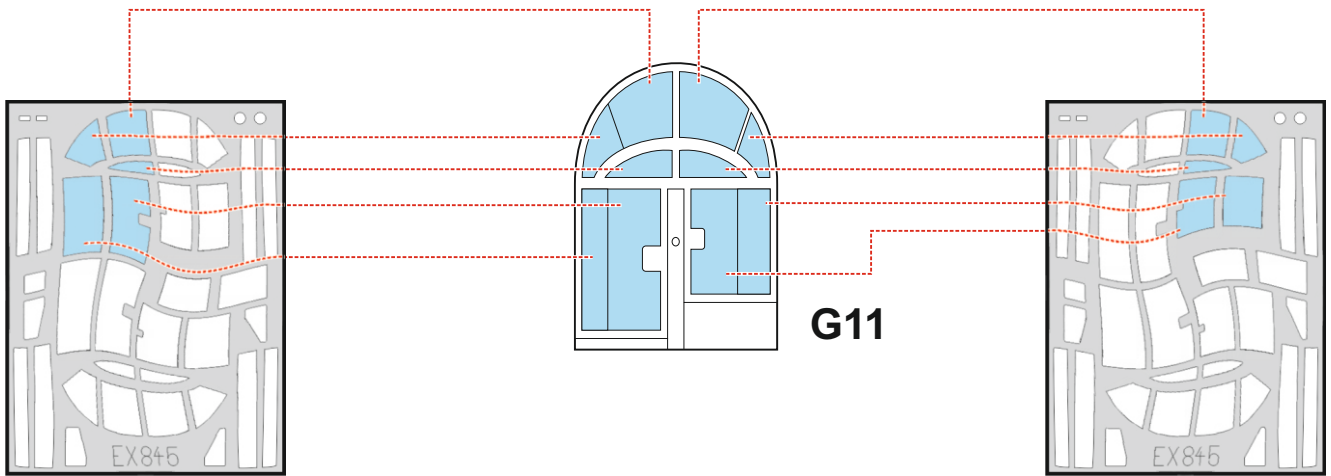

B-26K Invader TFace

for kit **ICM**

scale **1/48**

G10

OUTSIDE

G11

INSIDE