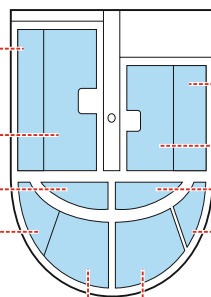

B-26K Invader TFace

for kit **ICM**

scale **1/48**

G10

OUTSIDE

G11

INSIDE