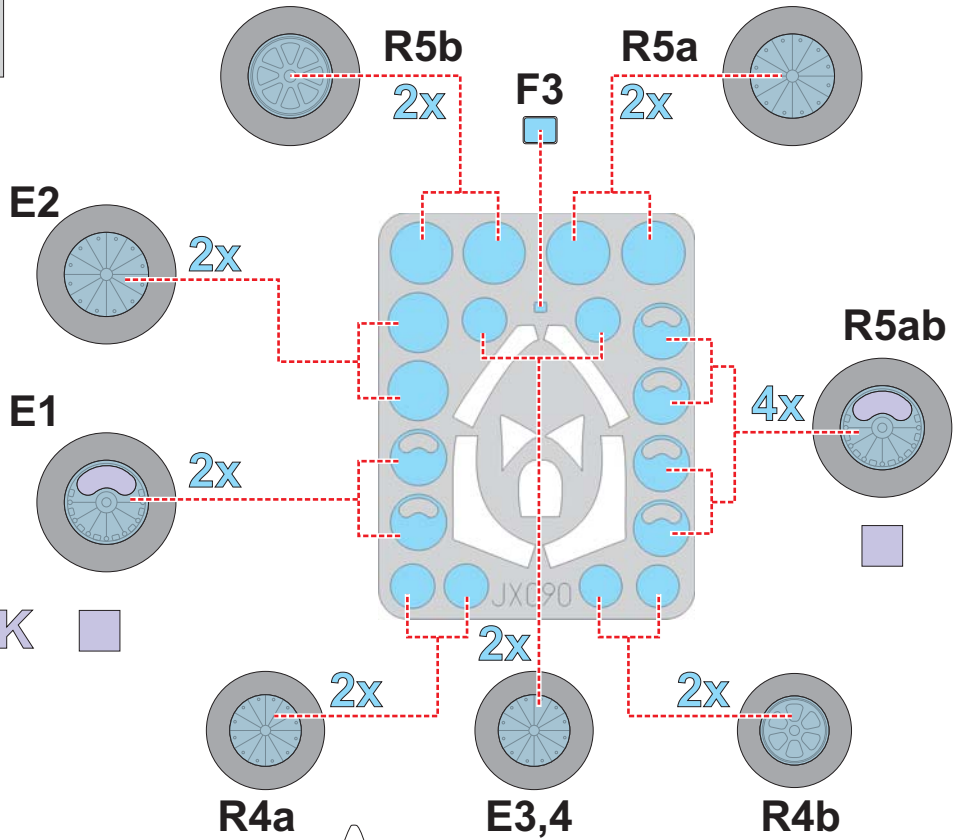

eduard
MASK

F-80 1/32

The die-cut mask for accurate canopy frame painting of the
Squadron scale 1/32 KIT

JX 090

LIQUID MASK 

LIQUID MASK 