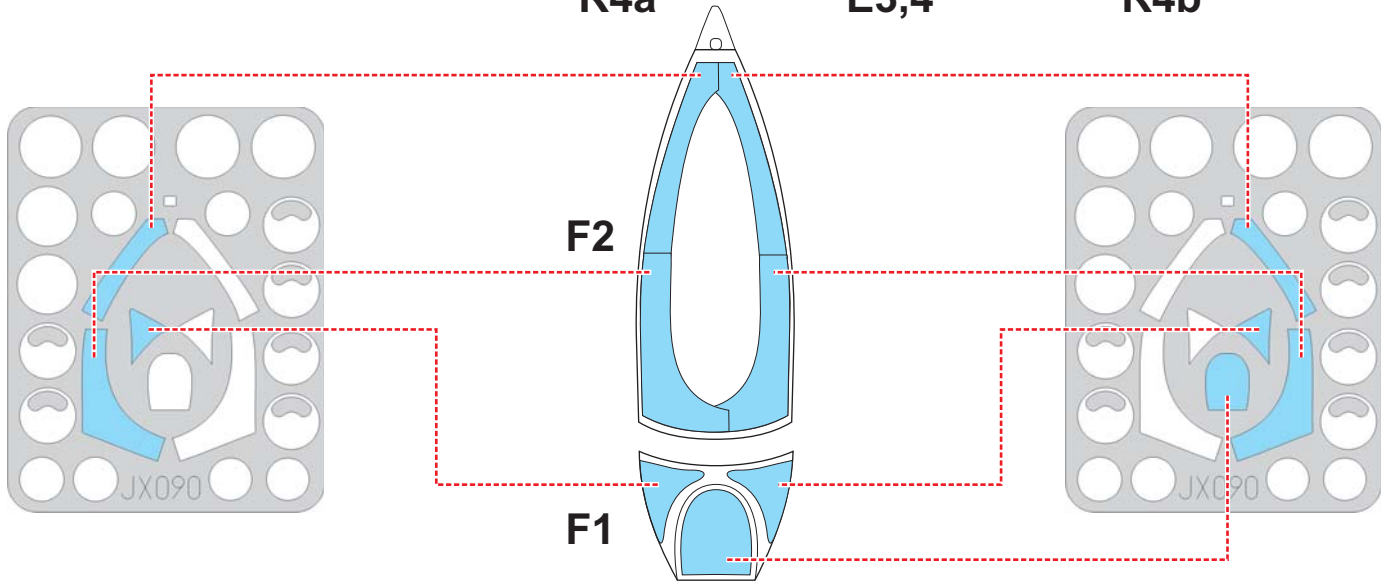

eduard
MASK

F-80 1/32

The die-cut mask for accurate canopy frame painting of the
Squadron scale 1/32 KIT

JX 090

LIQUID MASK 

LIQUID MASK 