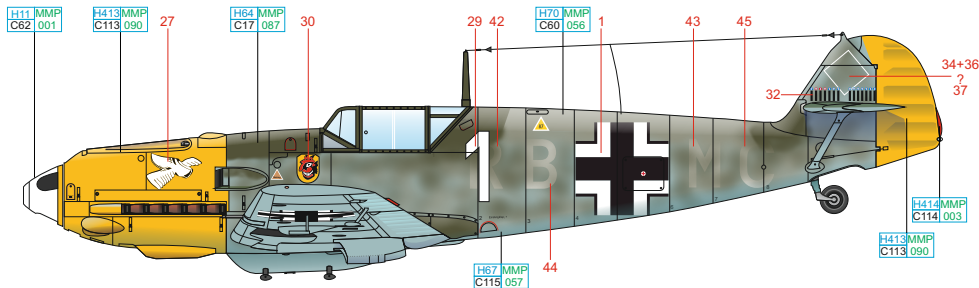

RLM 71	H64 MMP C17 087	RLM 02	H70 MMP C60 056	RLM 65	H67 MMP C115 057
RLM 23	H414 MMP C114 003	RLM 04	H413 MMP C113 090	WHITE	H11 MMP C62 001