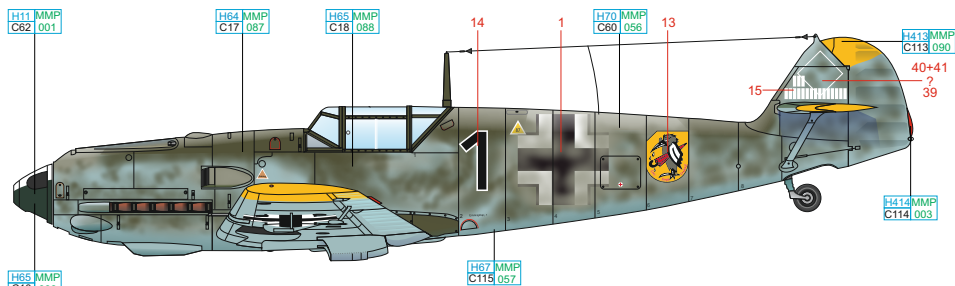

Bf 109E-4/B, flown by Oblt. Hans-Ekkehard Bob, 7./JG 54, Guines, France, September 1940

Bf 109E-4, flown by Oblt. Hans-Karl Mayer, CO of 1./JG 53, Rennes, France, August 1940

Bf 109E-4, flown Hptm. Hans „Assi” Hahn, CO of III./JG 2, Bernay, France, November 1940

DESIGNED EXCLUSIVELY FOR Bf 109E BY EDUARD

Eduard - Model Accessories, 435 21 Obrnice 170, Czech Republic

WWW.EDUARD.COM

D32004 ADLERANGRIFF: Alte Hasen 1/32

8 591437 455386 0

RLM 23	H414 MMP C114 003	RLM 04	H413 MMP C113 090
RLM 71	H64 MMP C17 087	RLM 02	H70 MMP C60 056
		RLM 65	H67 MMP C115 057