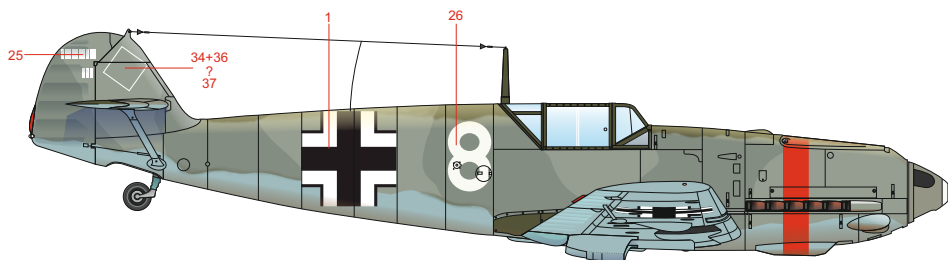

RLM 23	H414 MMP C114 003	WHITE	H11 MMP C62 001
RLM 71	H64 MMP C17 087	RLM 02	H70 MMP C60 056
		RLM 65	H67 MMP C115 057