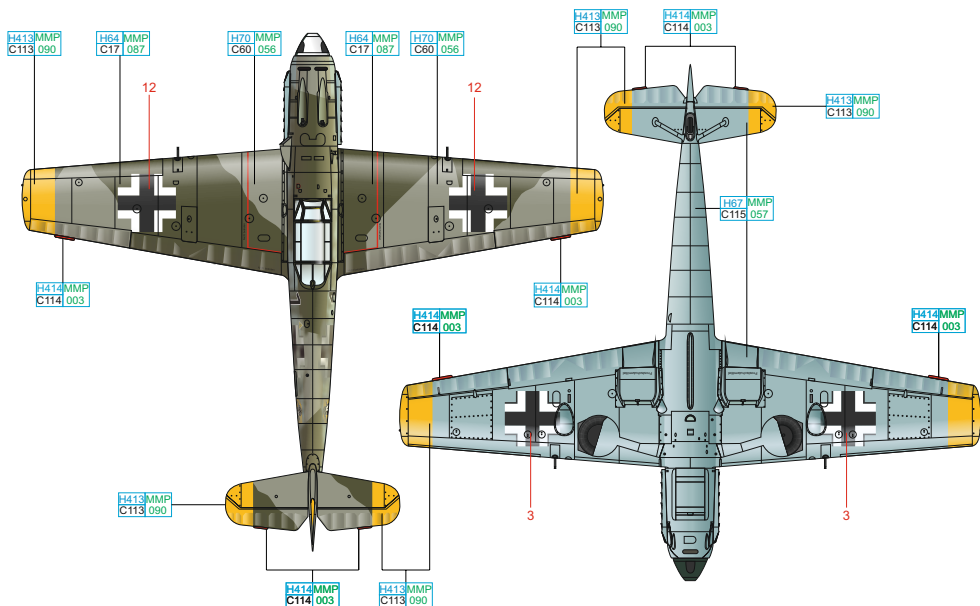

SCALE  
1/32

ADLERANGRIFF ALTE HASEN

ITEM #  
D32004

Bf 109E-3, flown by Hptm. Horst Tietzen, CO of 5./JG 51, Desvres, France, July 1940

Bf 109E-4, WNr. 5582, flown by Hptm. Rolf Pingel, CO of I./JG 26, Audembert, France, November 1940

Bf 109E-4/B, flown by Oblt. Hans-Ekkehard Bob, 7./JG 54, Guines, France, September 1940

Bf 109E-4, flown by Oblt. Hans-Karl Mayer, CO of 1./JG 53, Rennes, France, August 1940

Bf 109E-4, flown Hptm. Hans „Assi” Hahn, CO of III./JG 2, Bernay, France, November 1940

DESIGNED EXCLUSIVELY FOR Bf 109E BY EDUARD

Eduard - Model Accessories, 435 21 Obrnice 170, Czech Republic

WWW.EDUARD.COM

D32004 ADLERANGRIFF: Alte Hasen 1/32

8 591437 455386 0

RLM 23	H414 MMP C114 003	RLM 04	H413 MMP C113 090
RLM 71	H64 MMP C17 087	RLM 02	H70 MMP C60 056
		RLM 65	H67 MMP C115 057