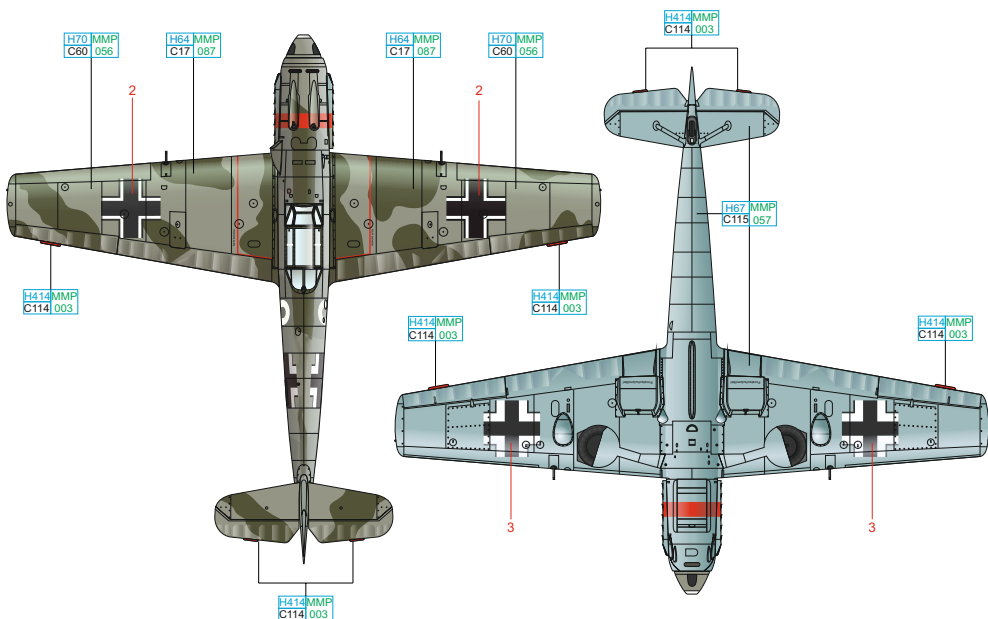

RLM 23	H414 MMP C114 003	WHITE	H11 MMP C62 001
RLM 71	H64 MMP C17 087	RLM 02	H70 MMP C60 056
		RLM 65	H67 MMP C115 057