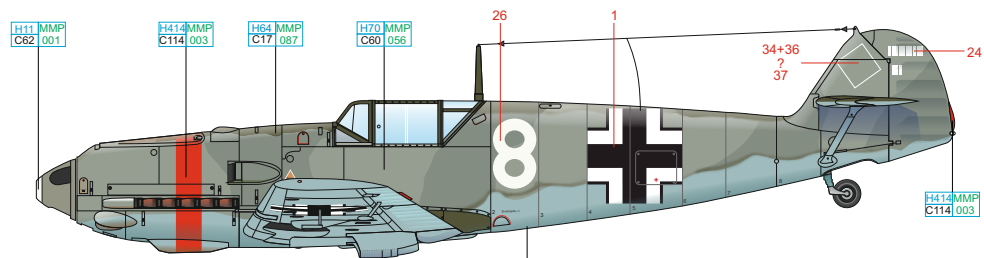

RLM 23	H414 MMP C114 003	WHITE	H11 MMP C62 001
RLM 71	H64 MMP C17 087	RLM 02	H70 MMP C60 056
		RLM 65	H67 MMP C115 057