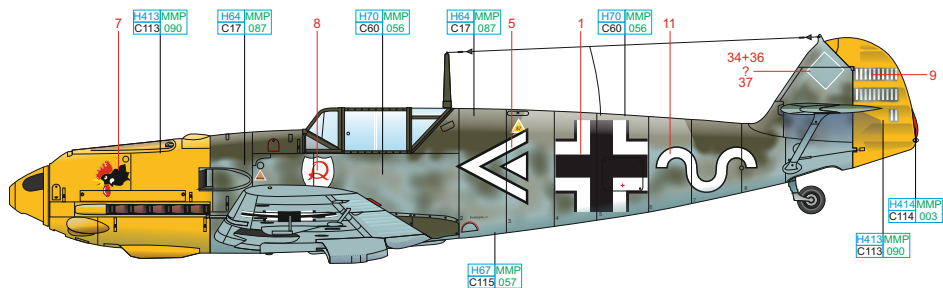

DESIGNED EXCLUSIVELY FOR Bf 109E BY EDUARD

Eduard - Model Accessories, 435 21 Obrnice 170, Czech Republic

WWW.EDUARD.COM

D32004 ADLERANGRIFF: Alte Hasen 1/32

8 591437 455386 0

RLM 23	H414 MMP C114 003	RLM 04	H413 MMP C113 090
RLM 71	H64 MMP C17 087	RLM 02	H70 MMP C60 056
		RLM 65	H67 MMP C115 057