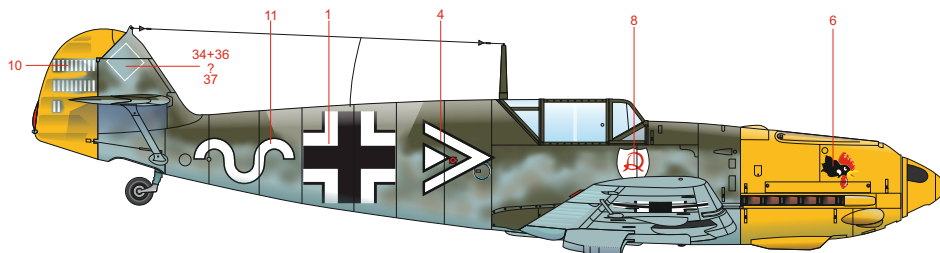

DESIGNED EXCLUSIVELY FOR Bf 109E BY EDUARD

Eduard - Model Accessories, 435 21 Obrnice 170, Czech Republic

WWW.EDUARD.COM

D32004 ADLERANGRIFF: Alte Hasen 1/32

8 591437 455386 0

RLM 23	H414 MMP C114 003	RLM 04	H413 MMP C113 090
RLM 71	H64 MMP C17 087	RLM 02	H70 MMP C60 056
		RLM 65	H67 MMP C115 057