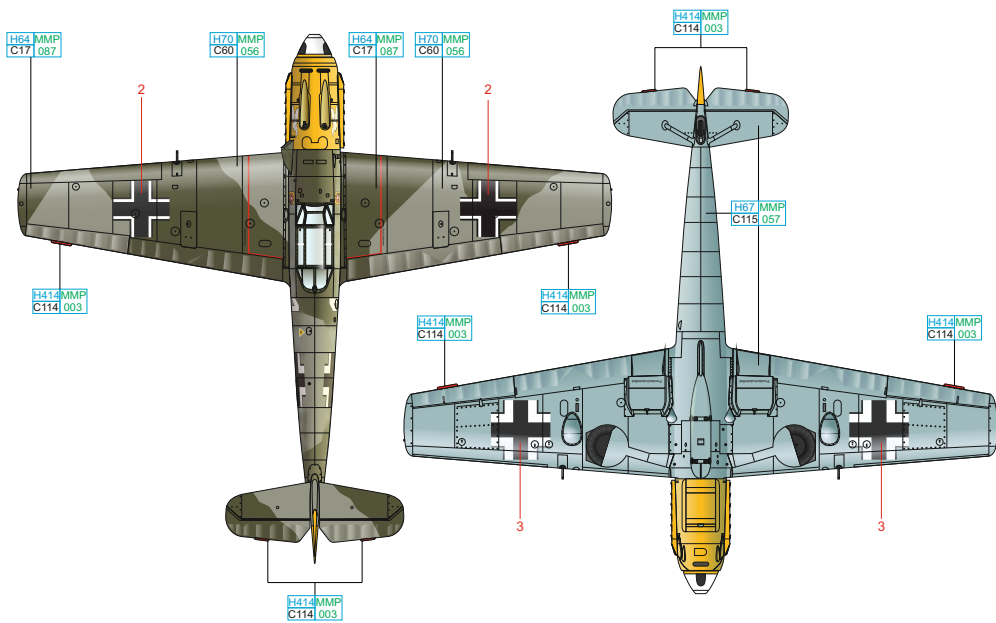

RLM 71	H64 MMP C17 087	RLM 02	H70 MMP C60 056	RLM 65	H67 MMP C115 057
RLM 23	H414 MMP C114 003	RLM 04	H413 MMP C113 090	WHITE	H11 MMP C62 001