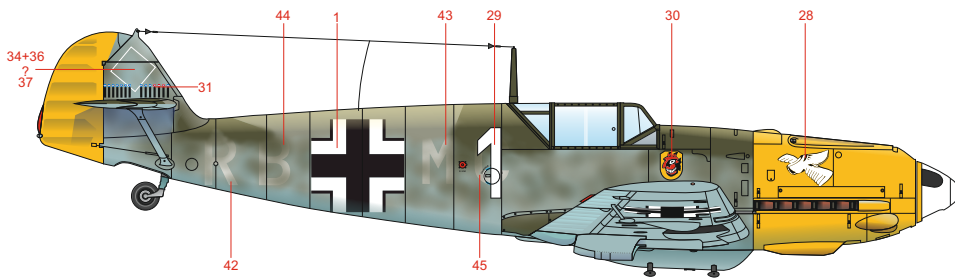

RLM 71	H64 MMP C17 087	RLM 02	H70 MMP C60 056	RLM 65	H67 MMP C115 057
RLM 23	H414 MMP C114 003	RLM 04	H413 MMP C113 090	WHITE	H11 MMP C62 001