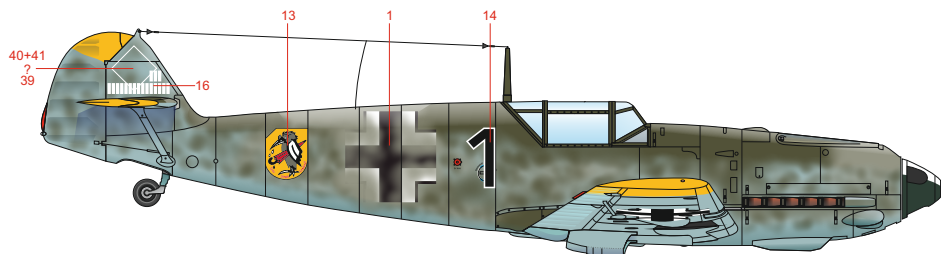

RLM 23	H414 MMP C114 003	RLM 04	H413 MMP C113 090	RLM 70	H65 MMP C18 088
RLM 71	H64 MMP C17 087	RLM 02	H70 MMP C60 056	RLM 65	H67 MMP C115 057
				WHITE	H11 MMP C62 001