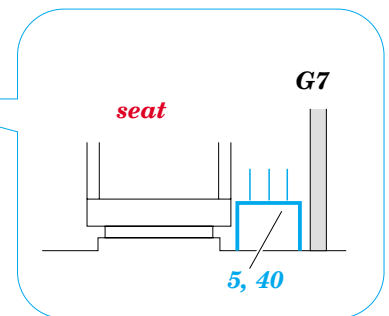

10

31

39

42

plastic
ø 0,5x2,5mm

8

G8

seat

17

52

40

seat

G7

5, 40

REFERENCES:

Aero Detail # 14