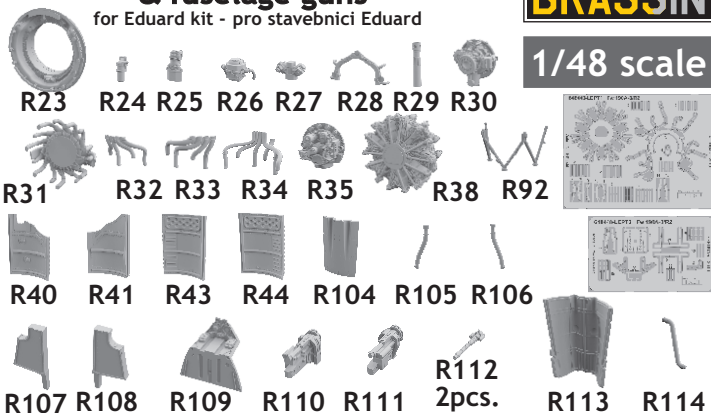

# 648 440 Fw 190A-8/R2 engine & fuselage guns

for Eduard kit - pro stavebnici Eduard

1/48 scale

COLOURS

GSI Creos (GUNZE)			Mr.METAL COLOR	
AQUEOUS	Mr.COLOR		Mr.COLOR	
[H7]	[C7]	BROWN	[MC214]	DARK IRON
[H8]	[C8]	SILVER		
[H12]	[C33]	FLAT BLACK		
[H70]	[C60]	RLM02 GRAY		
	[C45]	SAIL COLOR		

20

wire  
Ø - 0,15mm  
l - 15,2mm

wire  
Ø - 0,15mm  
l - 14,2mm

H8  
C8  
SILVER

21

plastic parts

H8  
C8  
SILVER

R29