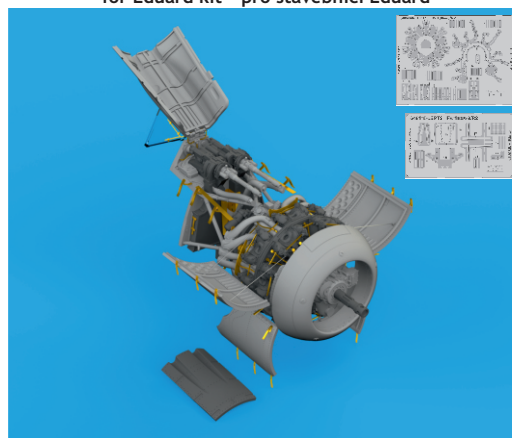

# 648 440 Fw 190A-8/R2 engine & fuselage guns

for Eduard kit - pro stavebnici Eduard

1/48

**BRASSIN**

**BRASSIN**

**eduard**

**BEST BRASS RESIN AROUND!**

**A**