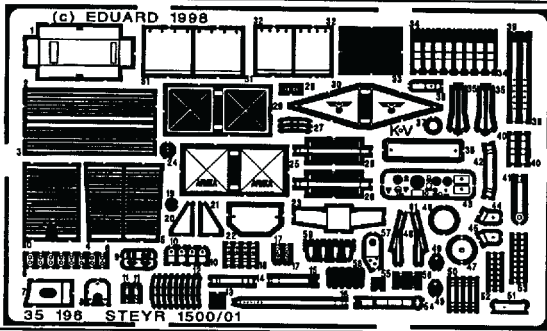

# STEYR 1500A/01

1/35 scale detail set for Tamiya kit

35 196

35 196

-  OPPOSITE SIDE
-  REMOVE
-  REPLACE
-  GRIND