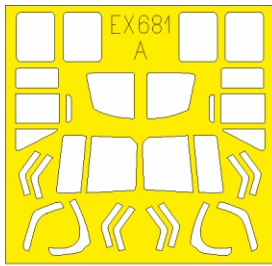

UH-1N TFace

EX 681

for kit **KITTY HAWK**

scale **1/48**

OUTSIDE

OUTSIDE

LIQUID MASK