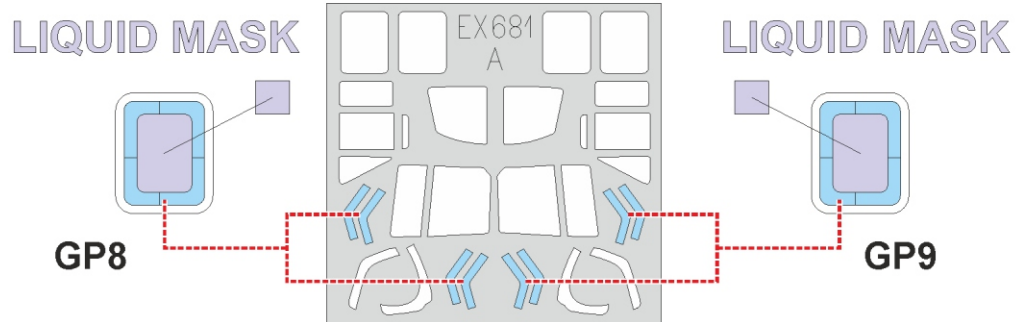

UH-1N TFace

EX 681

for kit **KITTY HAWK**

scale **1/48**

OUTSIDE

OUTSIDE

LIQUID MASK