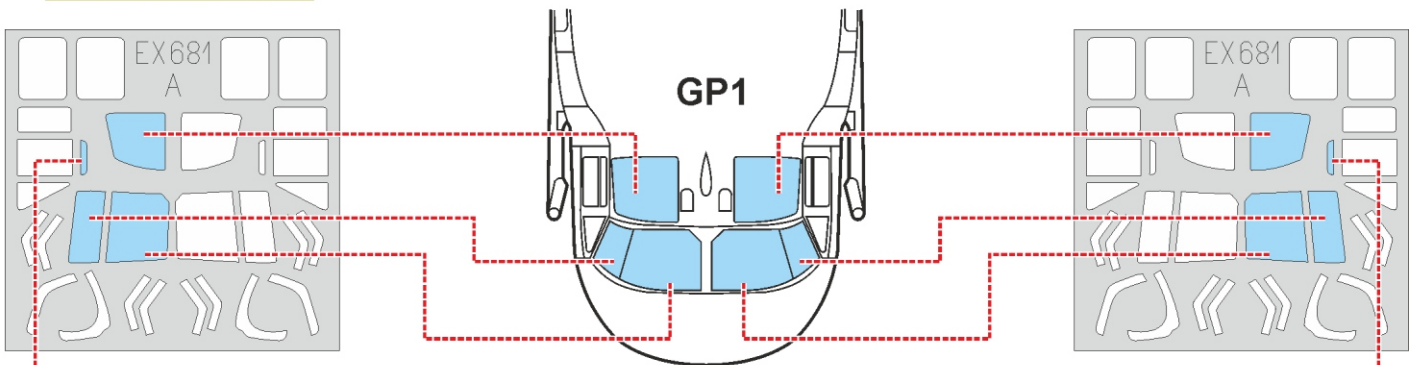

UH-1N TFace

EX 681

for kit **KITTY HAWK**

scale **1/48**

OUTSIDE

OUTSIDE

LIQUID MASK