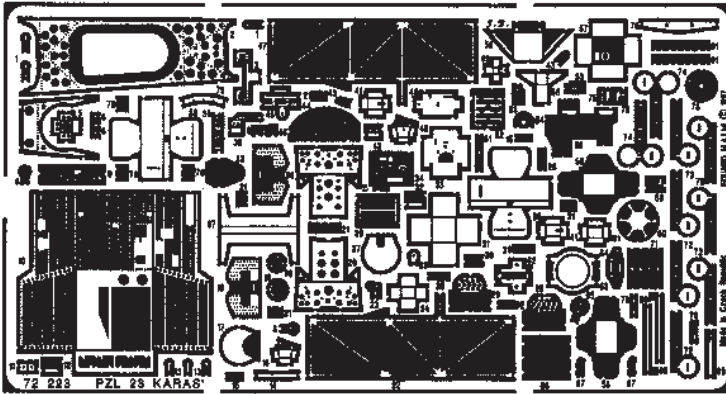

# P.Z.L. P.23 KARAS

1/72 scale detail set for Heller/Smer kit

72 223

-  OPPOSITE SIDE
-  REMOVE
-  BEND
-  REPLACE
-  GRIND
-  OPTION

## A PILOT'S COCKPIT