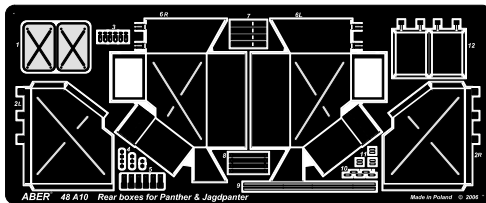

Rear boxes for Panther tanks & Jagdpanter

(Tylne zasobniki do czołgów typu Pantera)

1/48 scale update

ABER® 48 A10

WWW.ABER.NET.PL

Made in Poland © 2004

We advise that better method to join metal to metal is soldering. Use ABER soldering solution AF20 (dorzadzamy łączenie części metalowych za pomocą lutownia. Zastosuj nasz topnik AF20)