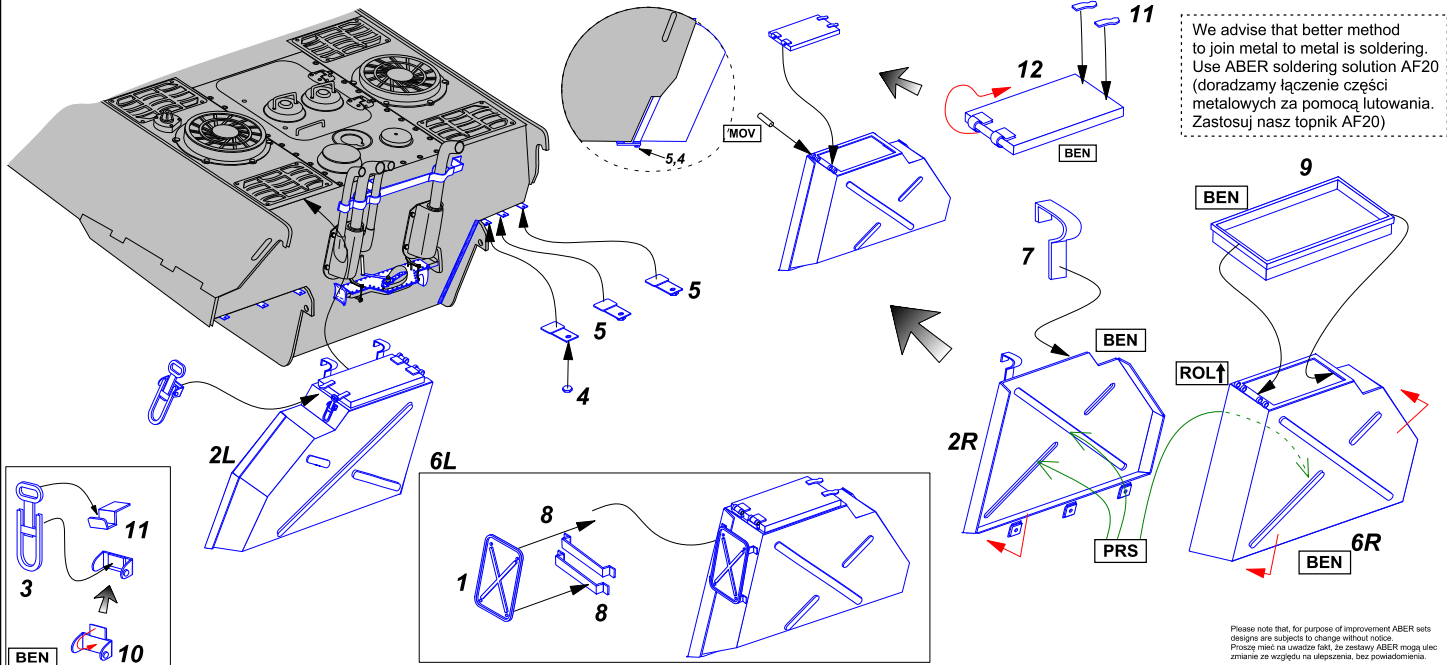

Rear boxes for Panther tanks & Jagdpanter

(Tylne zasobniki do czołgów typu Pantera)

1/48 scale update

ABER® 48 A10

WWW.ABER.NET.PL

Made in Poland © 2004

We advise that better method to join metal to metal is soldering. Use ABER soldering solution AF20 (dorzadzamy łączenie części metalowych za pomocą lutownia. Zastosuj nasz topnik AF20)